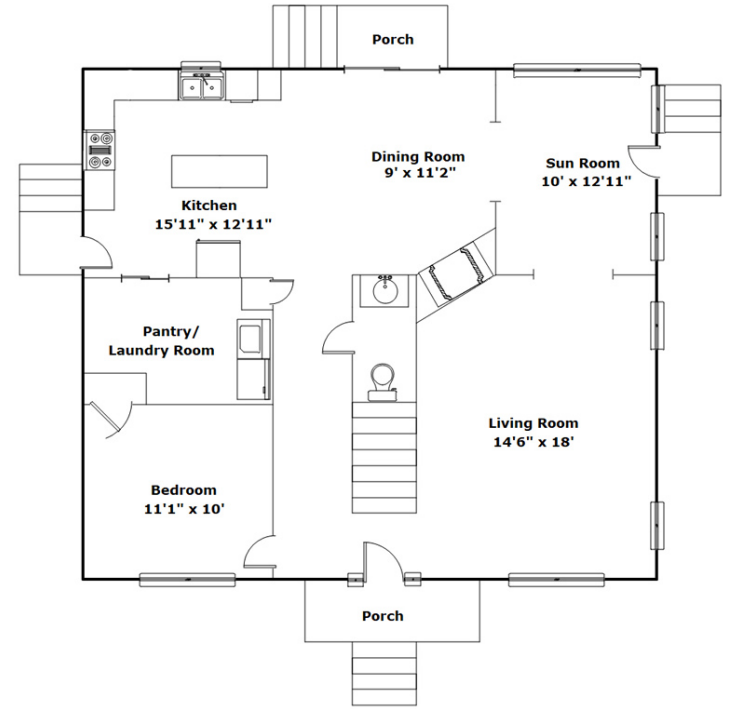

**420 Elbert Taylor Rd
Gilbert,, SC 29054**

SQFT
 Total 2046
 Main Level 1163
 Upper Level 883

3 Beds **2 / 1 Baths**

Virtual Tour: <https://tours.look2homes.com/index/24362>

Karl Radley
 Office Phone: 803-732-2200
 Cell Phone: 803-262-1058
 kradleysc@gmail.com