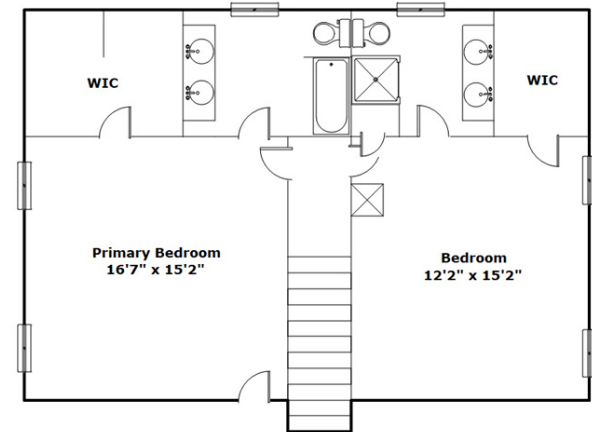

**420 Elbert Taylor Rd
Gilbert,, SC 29054**

SQFT
 Total 2046
 Main Level 1163
 Upper Level 883

3 Beds **2 / 1 Baths**

Virtual Tour: <https://tours.look2homes.com/index/24362>

Karl Radley
 Office Phone: 803-732-2200
 Cell Phone: 803-262-1058
 kradleysc@gmail.com