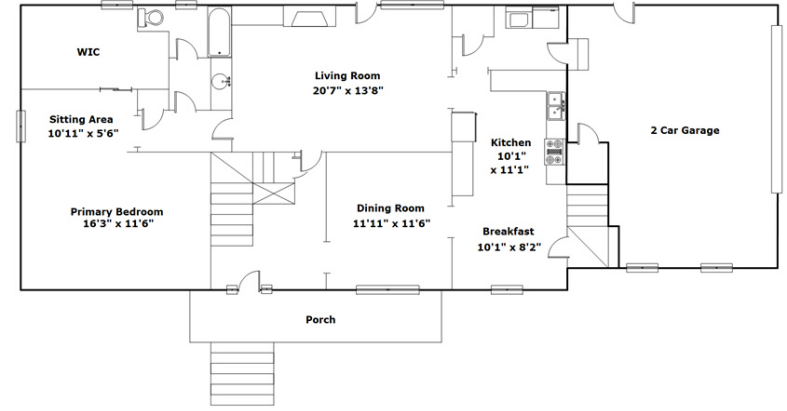

**797 Gardendale Dr
Columbia,, SC 29210**

Information is deemed reliable but not guaranteed!

SQFT

Total	2764
Main Level	1473
Upper Level	1291
Garage	471

4 Beds

3 Baths

Virtual Tour: <https://tours.look2homes.com/index/24357>