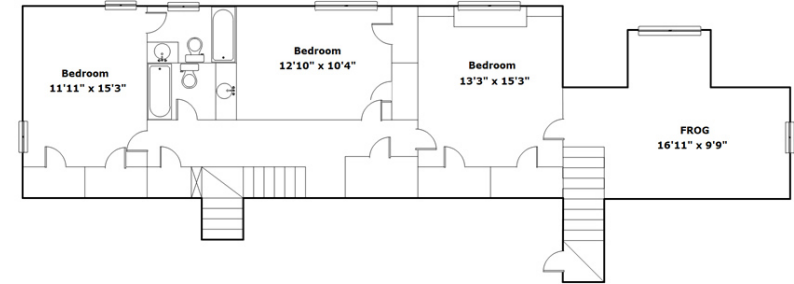

**797 Gardendale Dr
Columbia,, SC 29210**

Information is deemed reliable but not guaranteed!

SQFT

Total	2764
Main Level	1473
Upper Level	1291
Garage	471

4 Beds

3 Baths

Virtual Tour: <https://tours.look2homes.com/index/24357>