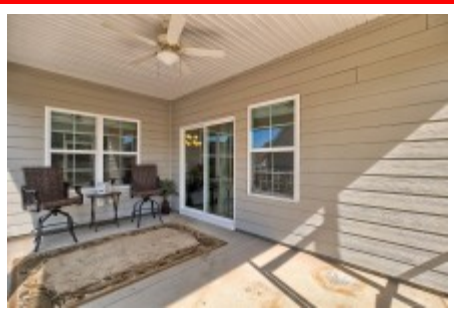

**TODD**  
REALTY  
PARTNERS

**120 Sterling HI Wy  
Lexington,, SC 29072**

**Virtual Tour:**

**<https://tours.look2homes.com/index/24310>**

**Leah Fitts**

Cell Phone: 803-331-4739

leahfitts@yahoo.com

Information is deemed reliable but not guaranteed!