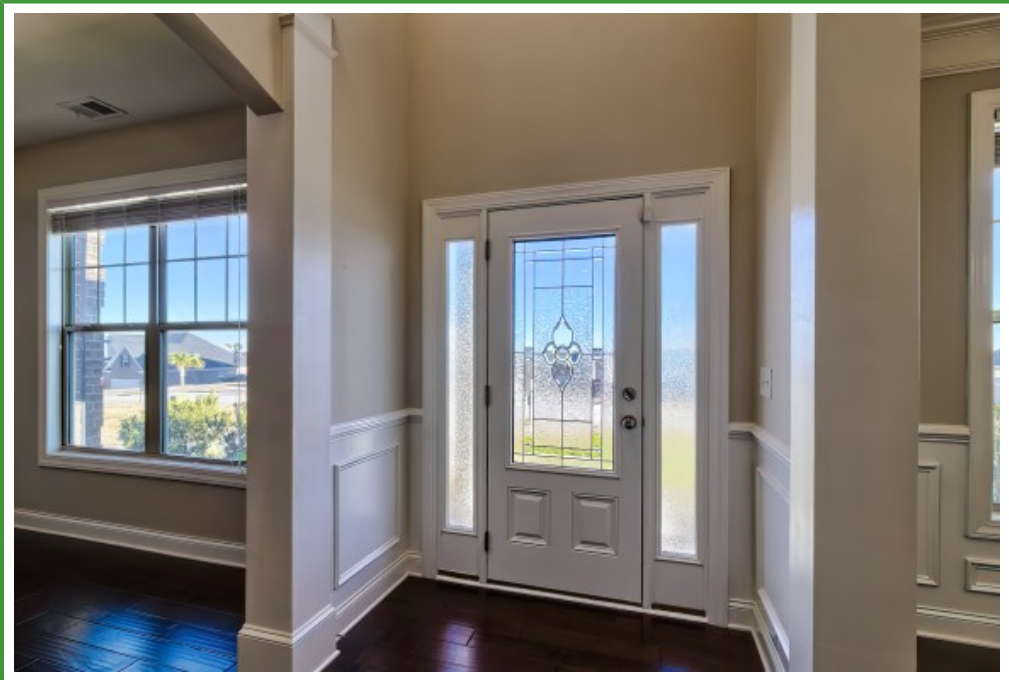

**Better  
Homes**  
and Gardens  
REAL ESTATE

MEDLEY

**45 Saughtree Ln W  
Elgin,, SC 29045**

**Virtual Tour:**  
<https://tours.look2homes.com/index/24264>

**Sarah Bennett**  
Cell Phone: 803-807-0505  
sarah@sarahtherealtor.com