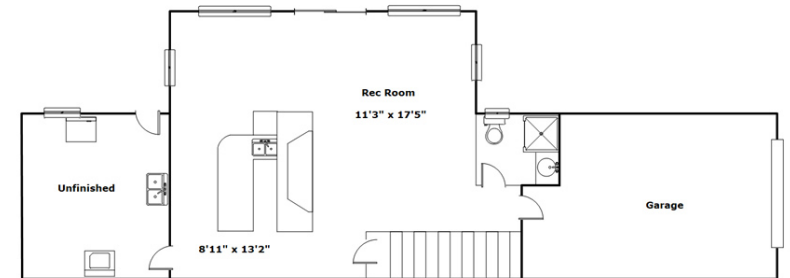

THE  
*Patrick O'Connor*  
TEAM  
Coldwell Banker Realty

1424 Old Chapin Rd  
Lexington,, SC 29072

SQFT	
Total	2855
Main Level	2041
Fin. Lower Level	643
Unfin. Lower Level	171
Garage	276

**3 Beds**

**3 Baths**