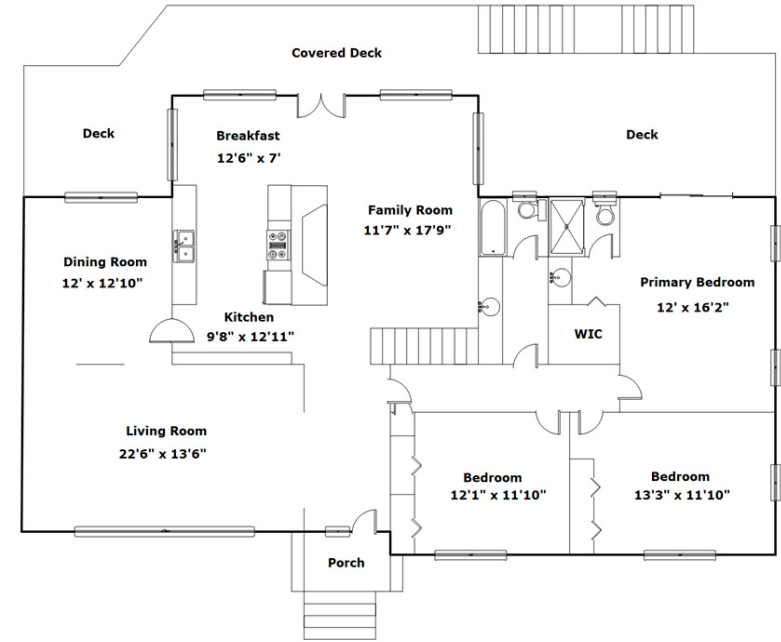

THE  
*Patrick O'Connor*  
TEAM  
Coldwell Banker Realty

1424 Old Chapin Rd  
Lexington,, SC 29072

SQFT	
Total	2855
Main Level	2041
Fin. Lower Level	643
Unfin. Lower Level	171
Garage	276

**3 Beds**

**3 Baths**