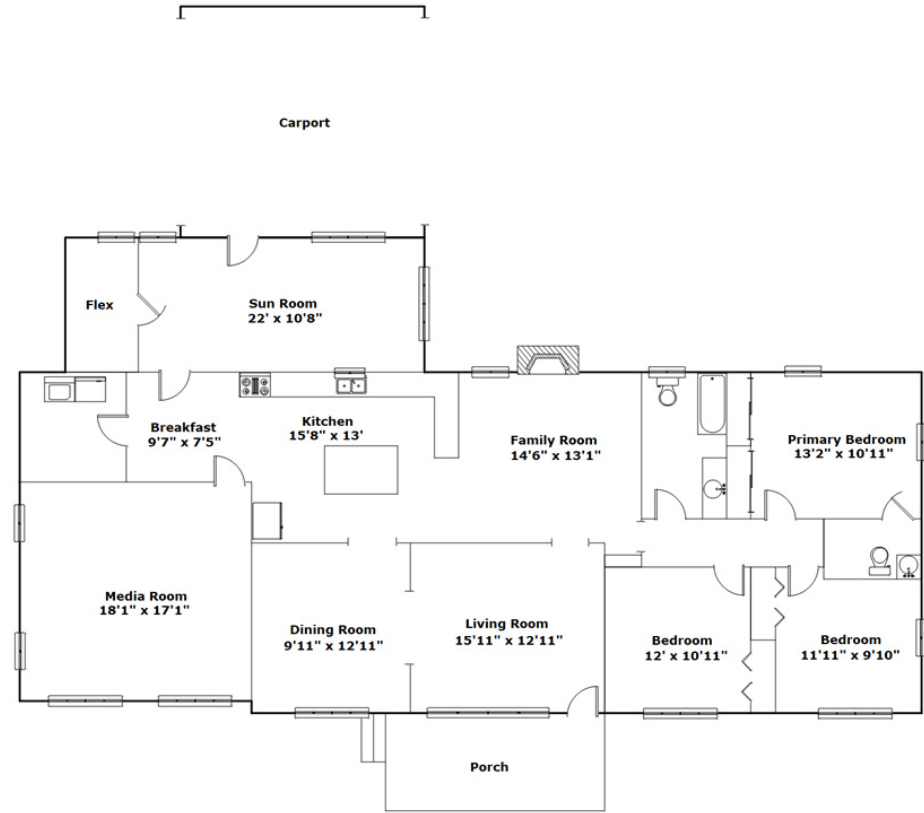

**Better
Homes**
and Gardens.
REAL ESTATE

MEDLEY

**6603 Merrill Rd
Columbia,, SC 29209**

Information is deemed reliable but not guaranteed!

SQFT

Main 2382

3 Beds

2 Baths