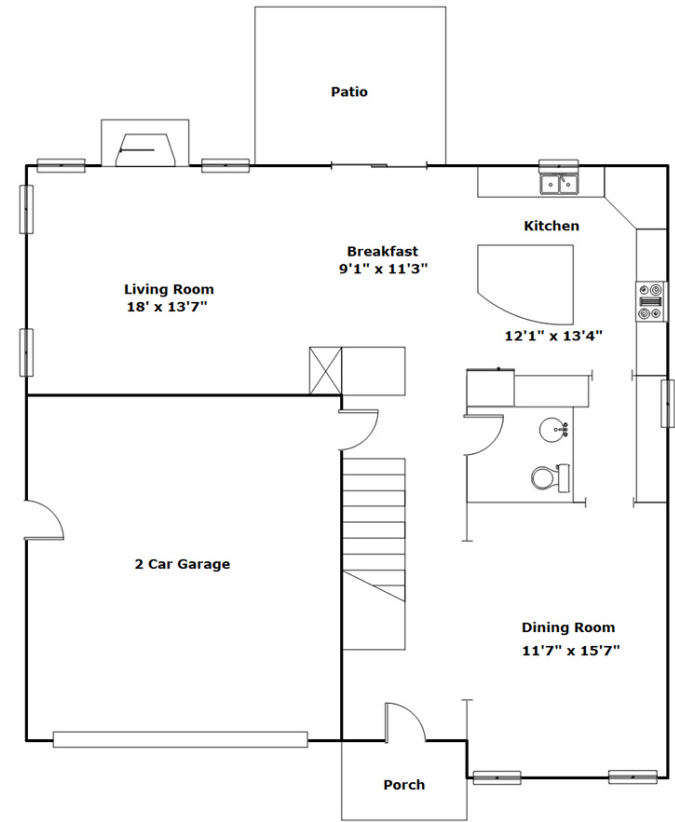

COLDWELL BANKER
REALTY

578 Silverbell Ct
Lexington,, SC 29073

SQFT

Total	2581
Main Level	1060
Upper Level	1521
Garage	431

3 Beds

2 / 1 Baths

Virtual Tour: <https://tours.look2homes.com/index/24188>

Rhonda Portee