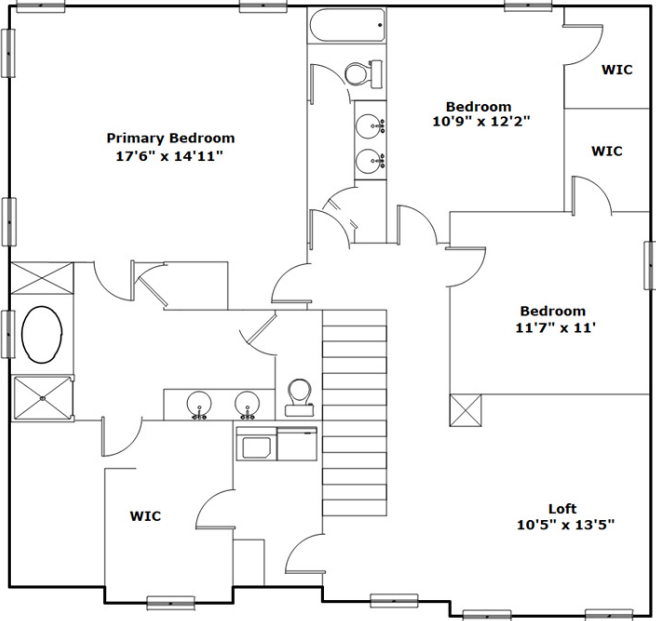

Information is deemed reliable but not guaranteed!