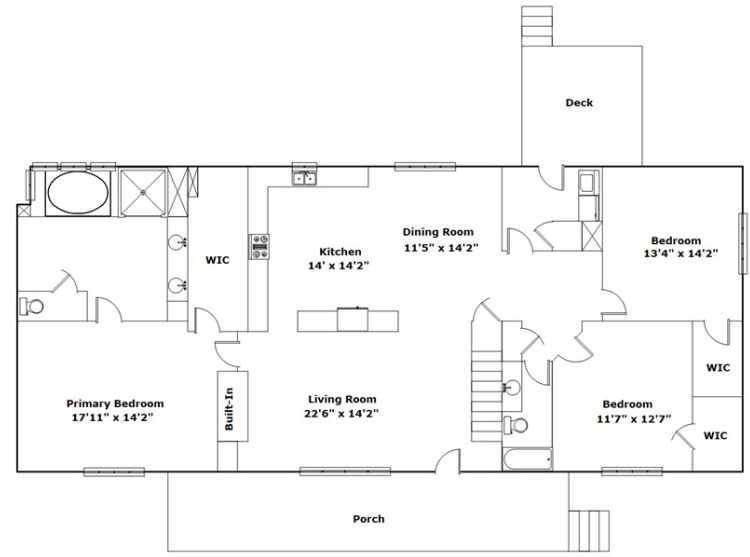

**192 Fletcher Dr  
Kershaw,, SC 29067**

Information is deemed reliable but not guaranteed!

**SQFT**

Total	3521
Main Level	2195
Upper Level	1326

**5 Beds**

**2 Baths**

**Virtual Tour: <https://tours.look2homes.com/index/24169>**