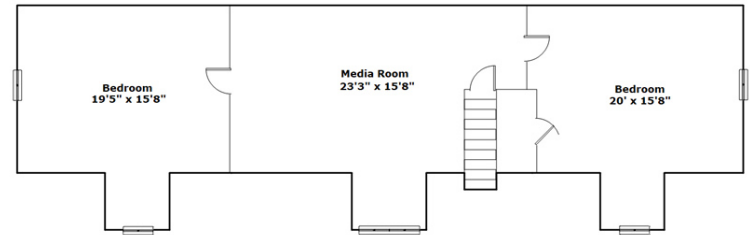

**192 Fletcher Dr  
Kershaw,, SC 29067**

Information is deemed reliable but not guaranteed!

**SQFT**

Total	3521
Main Level	2195
Upper Level	1326

**5 Beds**

**2 Baths**

**Virtual Tour: <https://tours.look2homes.com/index/24169>**