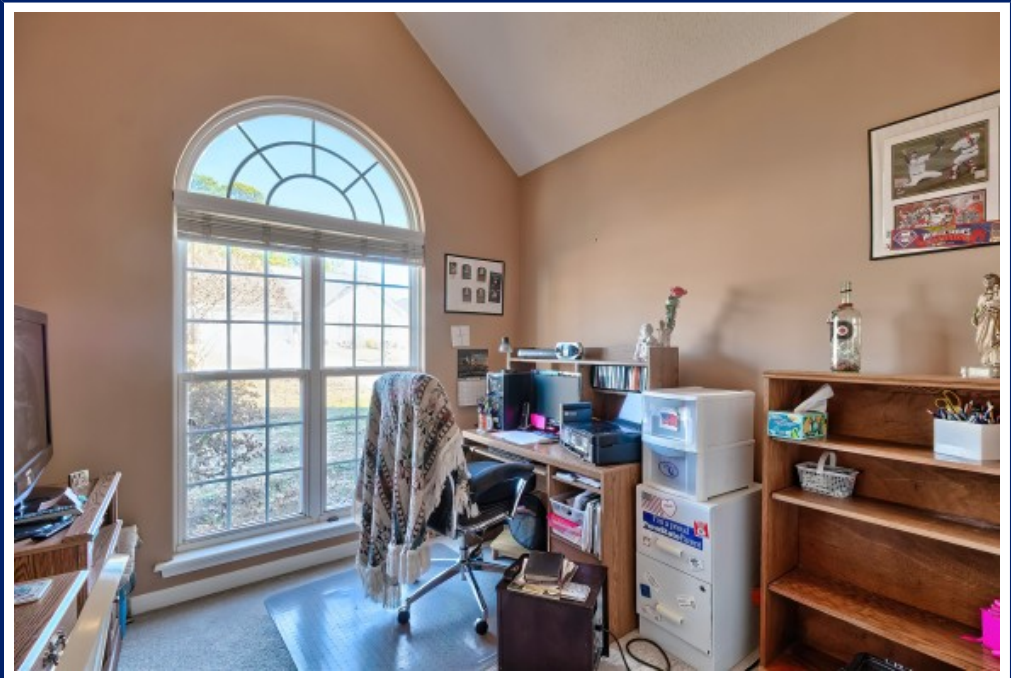

COLDWELL BANKER
REALTY

**217 Double Eagle Cir
Lexington,, SC 29073**

Virtual Tour:
<https://tours.look2homes.com/index/24166>

Jimmy Murray
Office Phone: 803-799-8035
Cell Phone: 803-260-1818
jimmy.murray@cbcarolinas.com