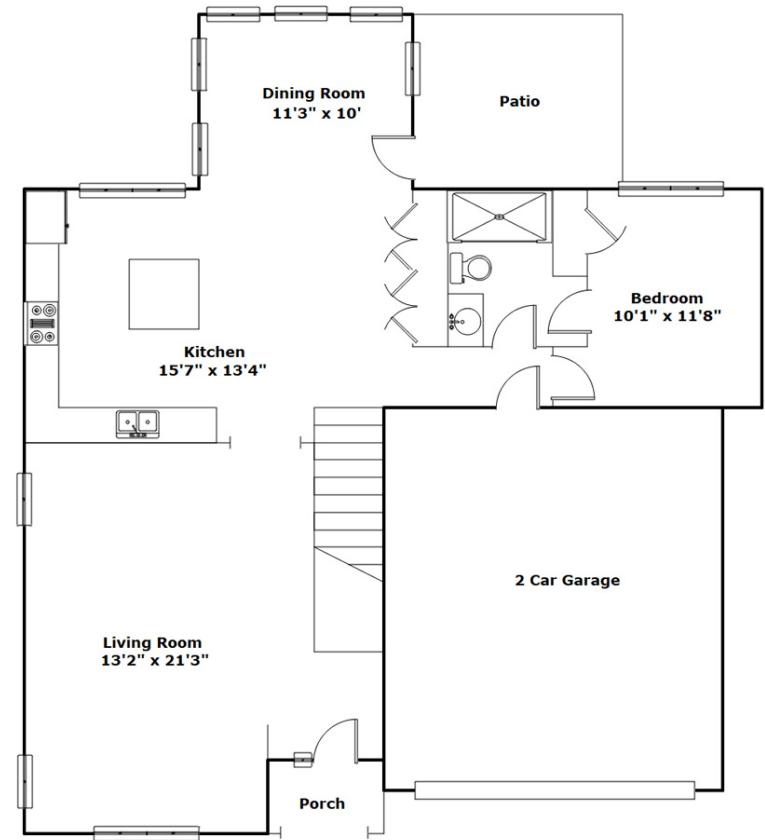

RE/MAX
PURPOSE DRIVEN

**62 Starry Night Ct
Chapin,, SC 29036**

SQFT

Total	2579
Main Level	1125
Upper Level	1454
Garage	426

5 Beds

3 Baths

Virtual Tour: <https://tours.look2homes.com/index/24163>

Becki Ashby