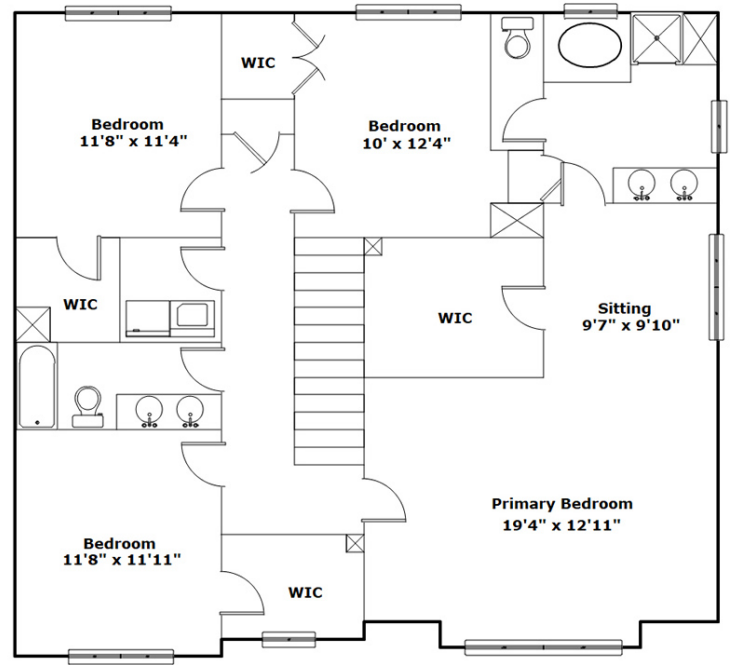

Information is deemed reliable but not guaranteed!