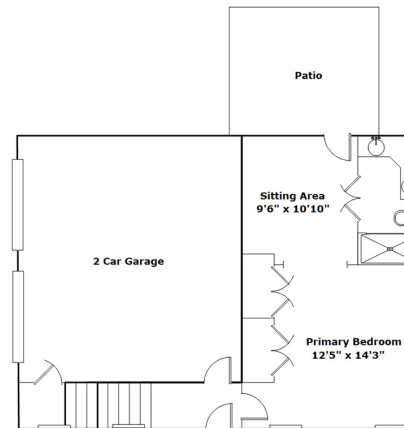

311 Conrad Cir
Columbia,, SC 29212

SQFT	
Total	2199
Main Level	1022
Upper Level	644
Lower Level	533
Garage	515

3 Beds **2 / 1 Baths**

Information is deemed reliable but not guaranteed!

Virtual Tour: <https://tours.look2homes.com/index/24150>