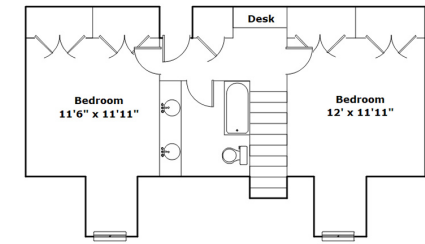

311 Conrad Cir
Columbia,, SC 29212

SQFT	
Total	2199
Main Level	1022
Upper Level	644
Lower Level	533
Garage	515

3 Beds **2 / 1 Baths**

Information is deemed reliable but not guaranteed!

Virtual Tour: <https://tours.look2homes.com/index/24150>