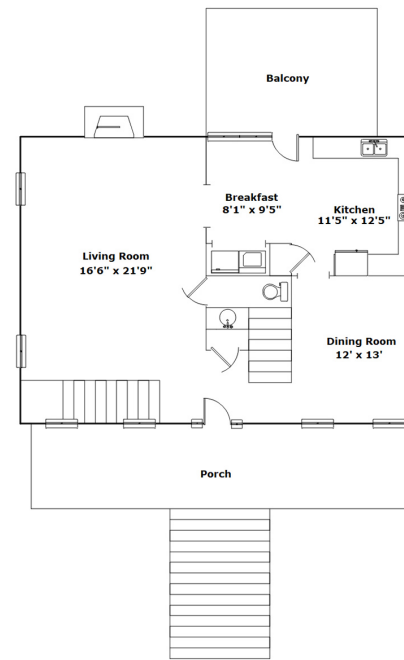

311 Conrad Cir
Columbia,, SC 29212

SQFT	
Total	2199
Main Level	1022
Upper Level	644
Lower Level	533
Garage	515

3 Beds **2 / 1 Baths**

Information is deemed reliable but not guaranteed!

Virtual Tour: <https://tours.look2homes.com/index/24150>