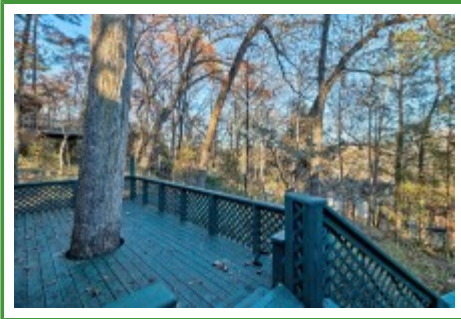

**Better  
Homes**  
and Gardens.  
REAL ESTATE

MEDLEY

**1033 Natchez Trail  
West Columbia,, SC 29169**

**Virtual Tour:**  
<https://tours.look2homes.com/index/24136>

**Kyla Bailey**  
Cell Phone: 843-908-1164  
kylaeloyd@gmail.com  
<http://https://www.kylabaileyhomes.com/>