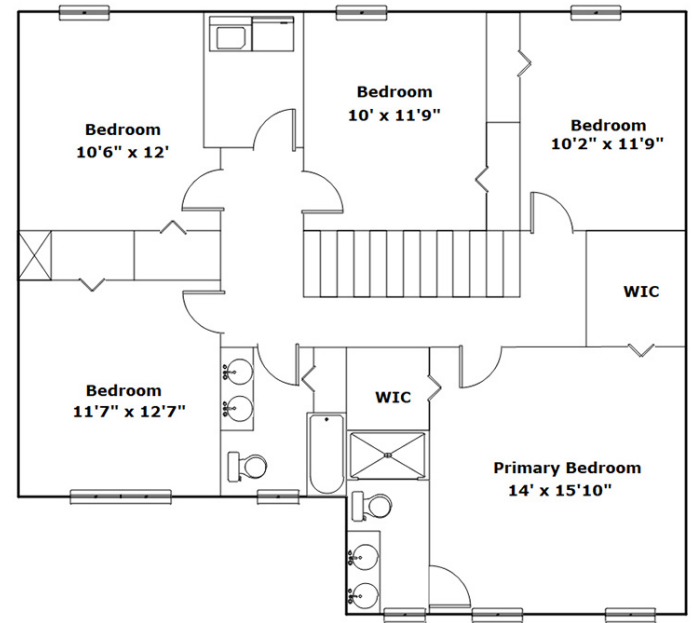

Information is deemed reliable but not guaranteed!