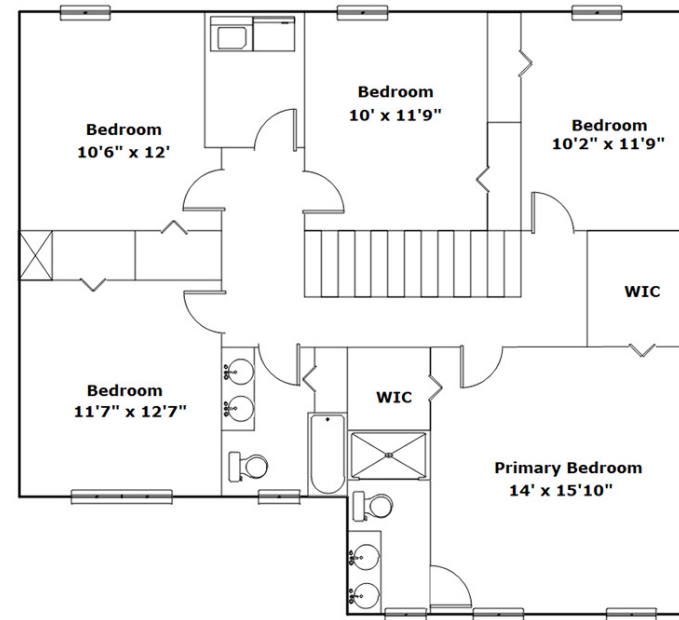

Information is deemed reliable but not guaranteed!

Virtual Tour:

<https://tours.look2homes.com/index/24132>

Nicole Donaghy

Office Phone: 803-917-9900

Cell Phone: 803-917-9900

donaghy.nicole@gmail.com

<http://www.NicoleDonaghy.com>