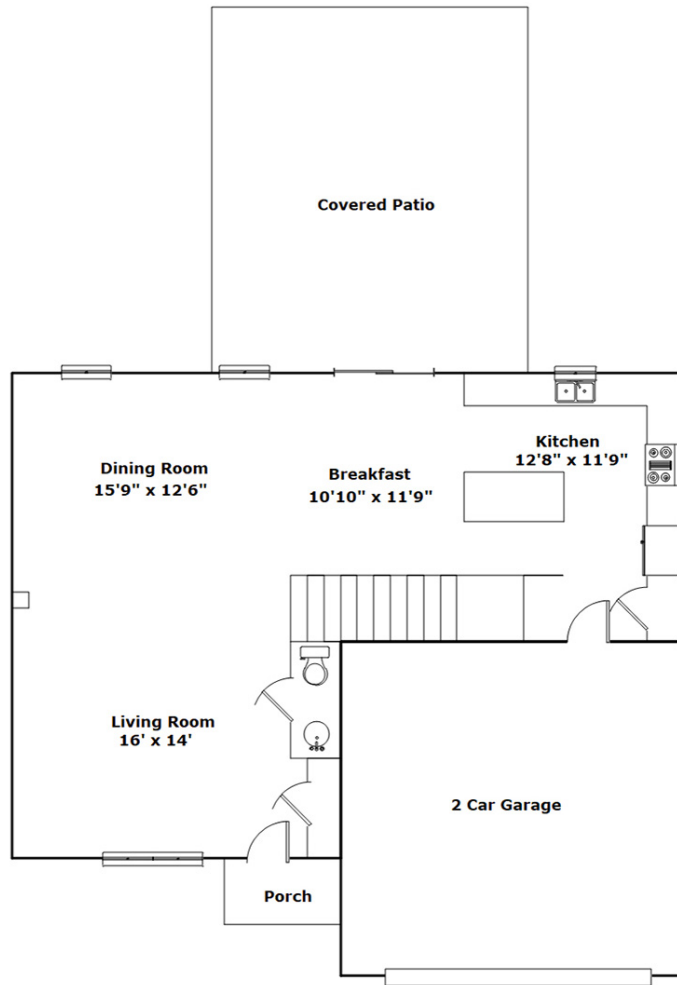

Information is deemed reliable but not guaranteed!

Virtual Tour:

<https://tours.look2homes.com/index/24132>

Nicole Donaghy

Office Phone: 803-917-9900

Cell Phone: 803-917-9900

donaghy.nicole@gmail.com

<http://www.NicoleDonaghy.com>