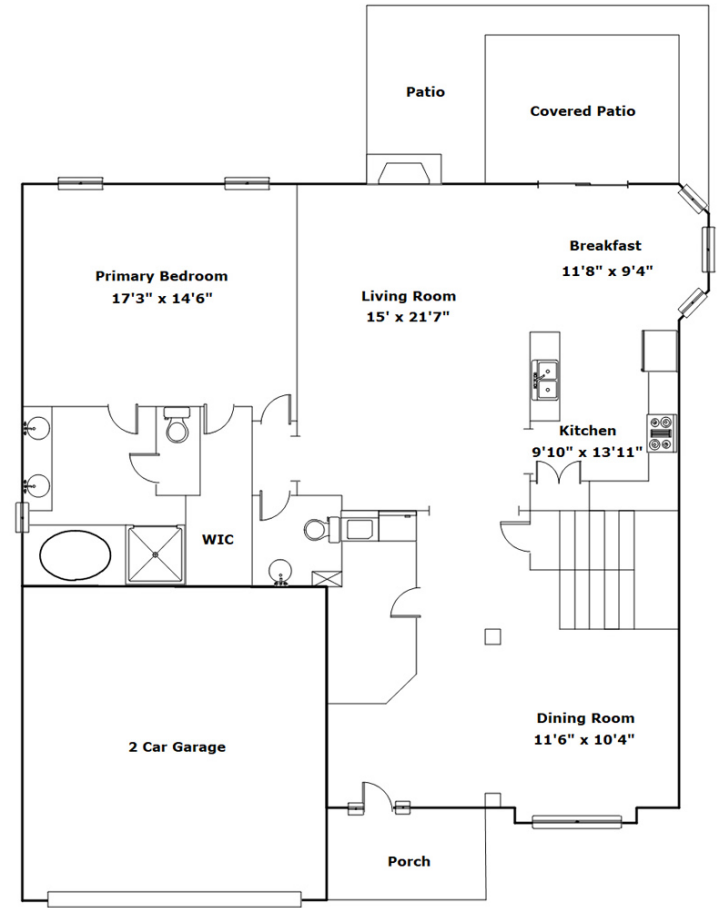

NextHome
SPECIALISTS

**134 Rossmore Dr
Cayce,, SC 29033**

SQFT	
Total	3016
Main Level	1572
Upper Level	1444
Garage	433

5 Beds

3 / 1 Baths

Virtual Tour: <https://tours.look2homes.com/index/24108>

Bonni Jeffers