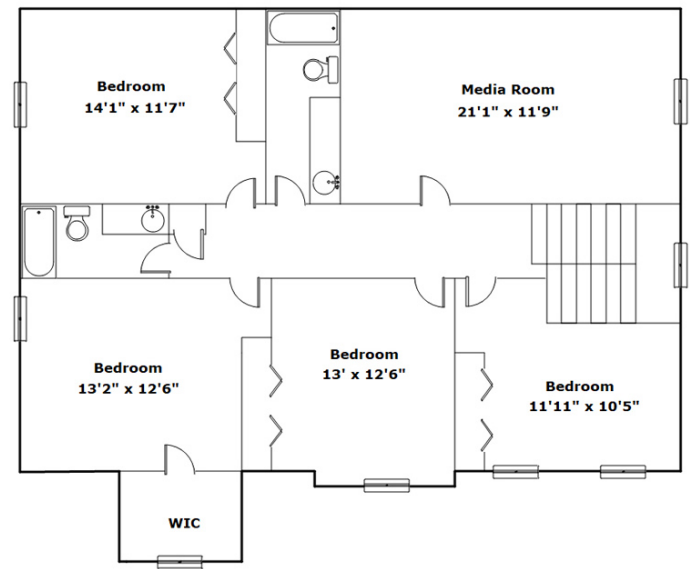

Information is deemed reliable but not guaranteed!