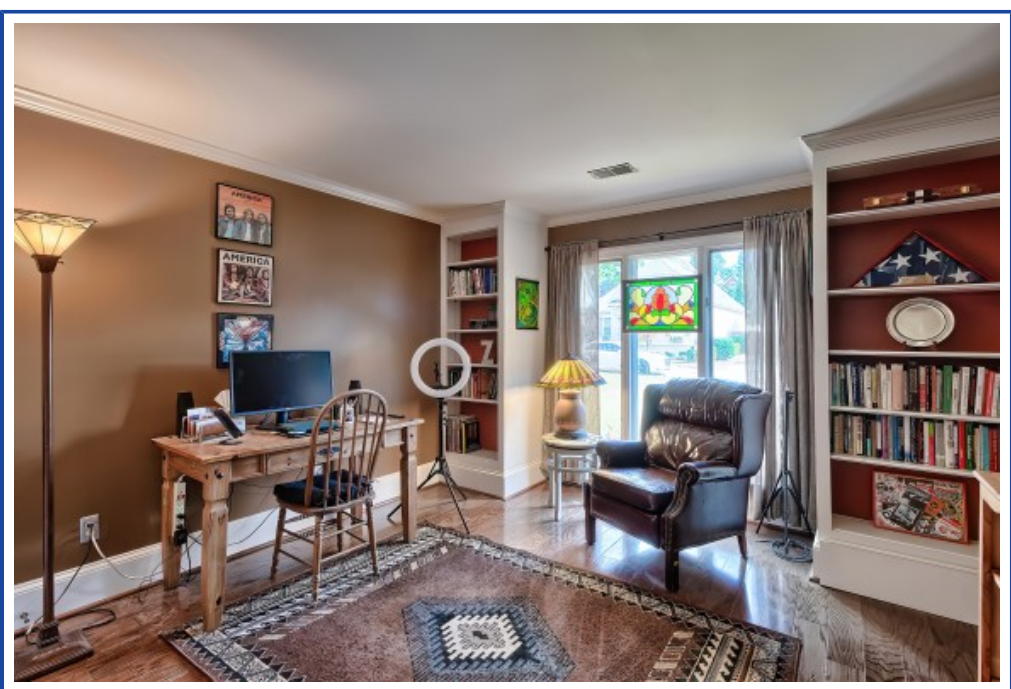

**337 White Birch Cir  
Columbia,, SC 29223**

**Virtual Tour:**  
<https://tours.look2homes.com/index/24097>

**Lance Woodley**  
Office Phone: 803-407-3883  
lance.woodley@exp Realty.com

Information is deemed reliable but not guaranteed!