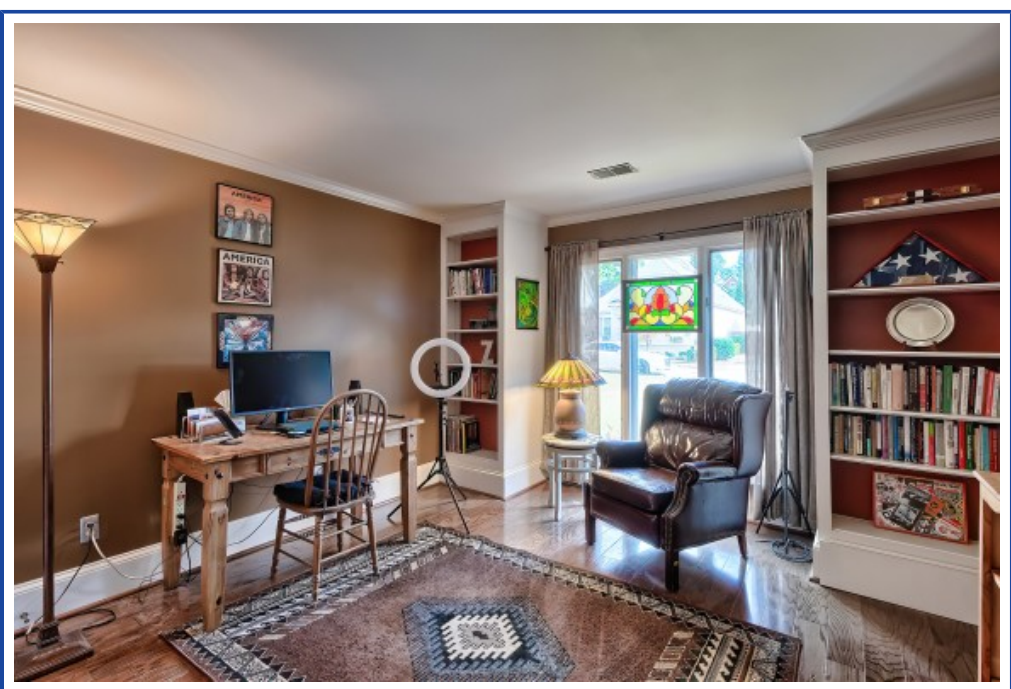

**337 White Birch Cir  
Columbia,, SC 29223**

Virtual Tour:

<https://tours.look2homes.com/index/24097>

**Lance Woodley**

Office Phone: 803-407-3883

[lance.woodley@exp Realty.com](mailto:lance.woodley@exp Realty.com)