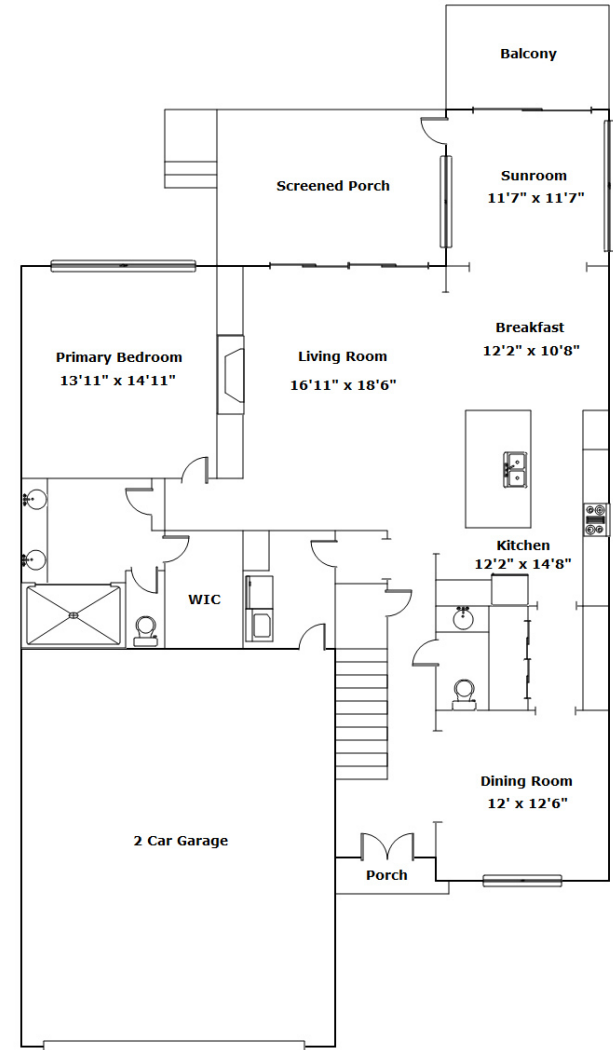

**125 Cherokee Shores Dr
Lexington,, SC 29072**

SQFT

Total	3390
Main Level	1825
Upper Level	1565
Garage	730

4 Beds

2 / 1 Baths

Virtual Tour: <https://tours.look2homes.com/index/24084>

Jay Martin

Office Phone: 803-957-5566