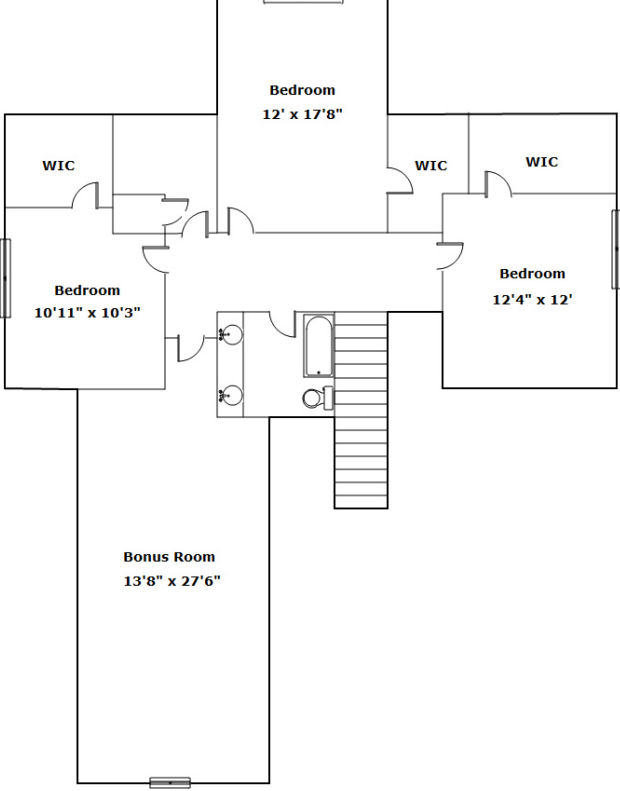

Information is deemed reliable but not guaranteed!