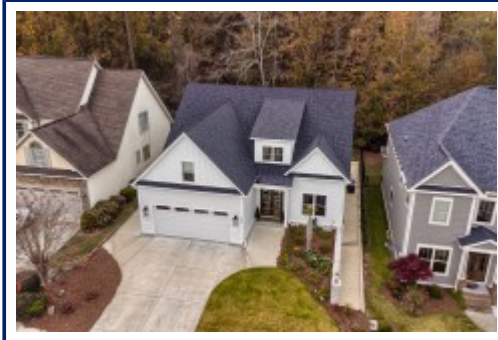

**125 Cherokee Shores Dr
Lexington,, SC 29072**

SQFT

Total	3390
Main Level	1825
Upper Level	1565
Garage	730

4 Beds

2 / 1 Baths

Virtual Tour: <https://tours.look2homes.com/index/24084>

Jay Martin

Office Phone: 803-957-5566