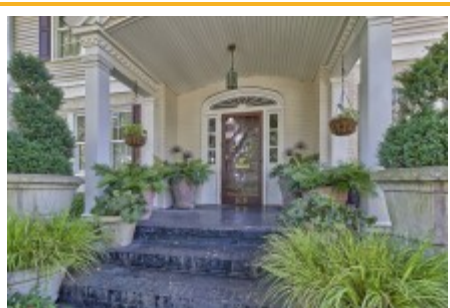

**Wolfe &
Taylor**
REALTORS SINCE 1945

**828 Kilbourne Rd
Columbia,, SC 29205**

Virtual Tour:
<https://tours.look2homes.com/index/24032>

Elizabeth Wolfe
Office Phone: 803-771-4567
Cell Phone: 803-470-4325
elizabeth@wolfeandtaylor.com