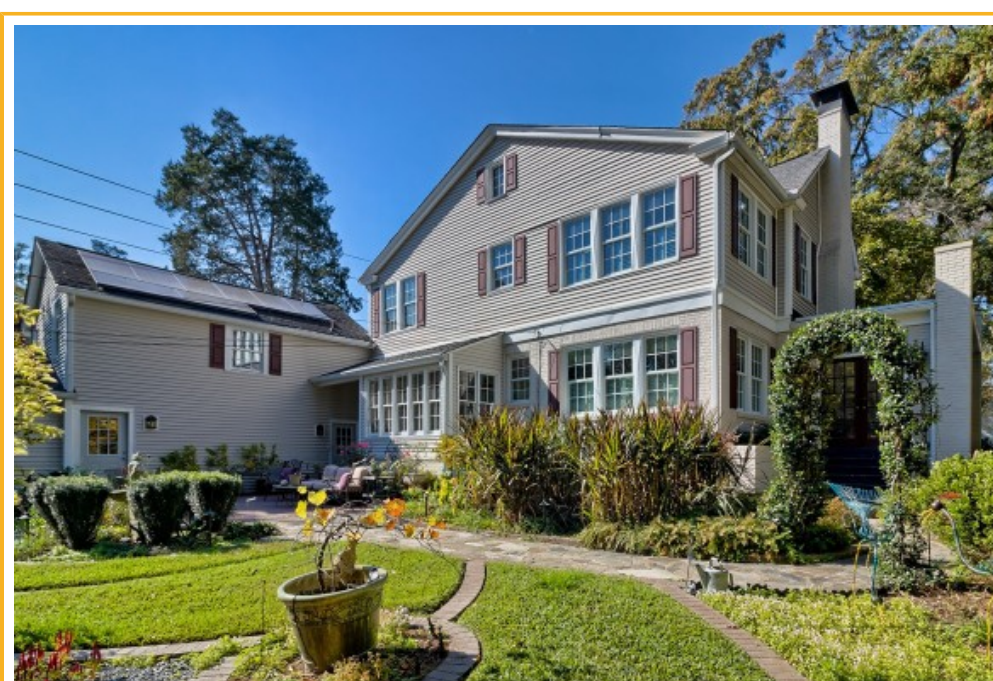

**Wolfe &
Taylor**
REALTORS SINCE 1945

**828 Kilbourne Rd
Columbia,, SC 29205**

Virtual Tour:
<https://tours.look2homes.com/index/24032>

Elizabeth Wolfe
Office Phone: 803-771-4567
Cell Phone: 803-470-4325
elizabeth@wolfeandtaylor.com