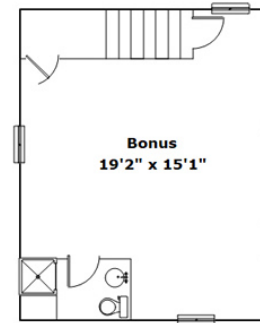

Information is deemed reliable but not guaranteed!

Information is deemed reliable but not guaranteed!

Virtual Tour:

<https://tours.look2homes.com/index/24032>

Elizabeth Wolfe

Office Phone: 803-771-4567

Cell Phone: 803-470-4325