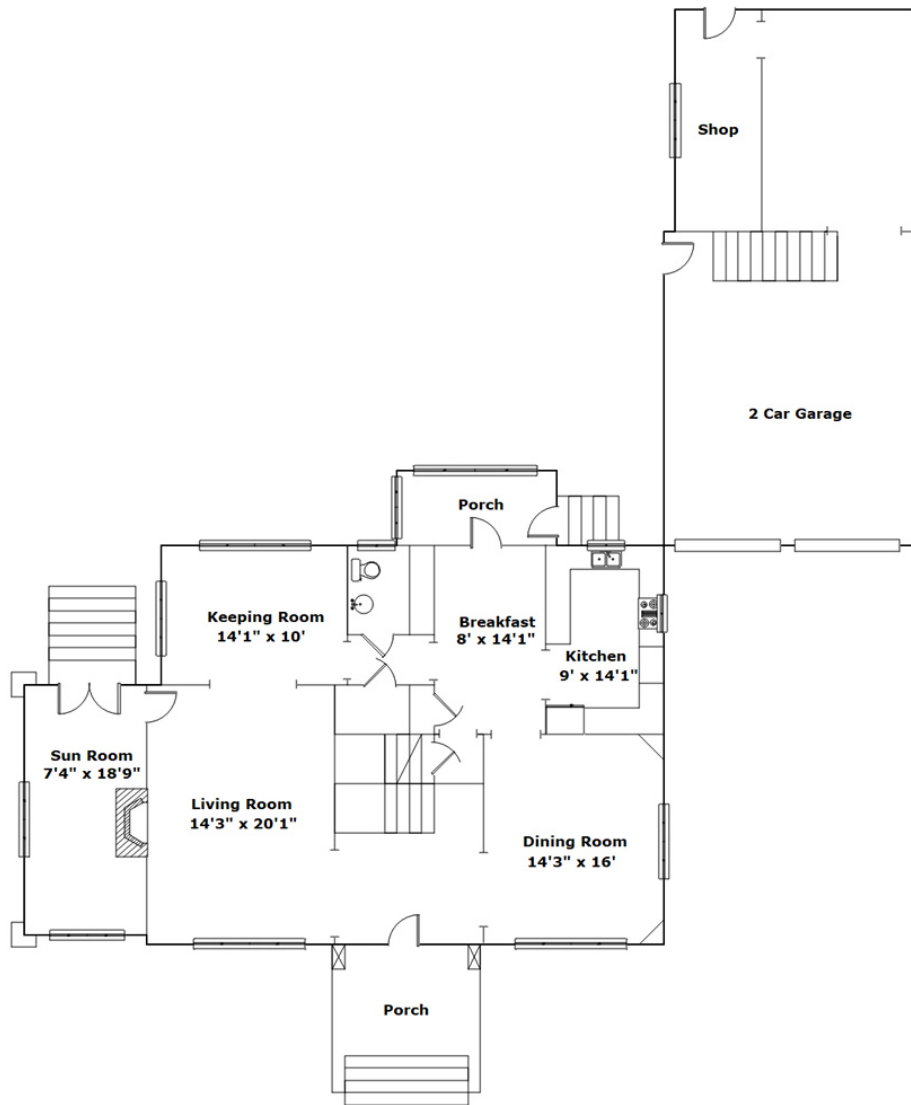

Information is deemed reliable but not guaranteed!

Information is deemed reliable but not guaranteed!

Virtual Tour:

<https://tours.look2homes.com/index/24032>

Elizabeth Wolfe

Office Phone: 803-771-4567

Cell Phone: 803-470-4325