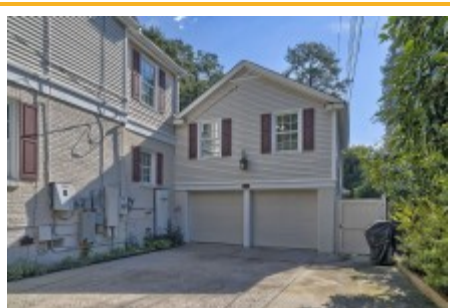

**Wolfe &
Taylor**
REALTORS SINCE 1945

**828 Kilbourne Rd
Columbia,, SC 29205**

Virtual Tour:
<https://tours.look2homes.com/index/24032>

Elizabeth Wolfe
Office Phone: 803-771-4567
Cell Phone: 803-470-4325
elizabeth@wolfeandtaylor.com