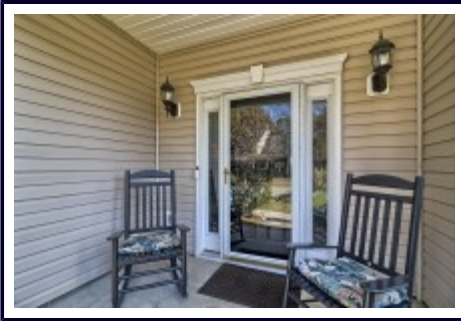

**225 Castlebury Dr
Columbia,, SC 29229**

Virtual Tour:
<https://tours.look2homes.com/index/24027>

Theresa Reese

Cell Phone: 843-478-3106

team.reese@yahoo.com

Information is deemed reliable but not guaranteed!