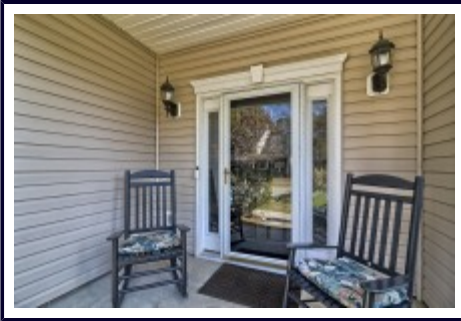

ENVISION REALTY OF THE CAROLINAS
ENVIROING A BETTER LIFE

**225 Castlebury Dr
Columbia,, SC 29229**

Virtual Tour:

<https://tours.look2homes.com/index/24027>

Theresa Reese

Cell Phone: 843-478-3106

team.reese@yahoo.com