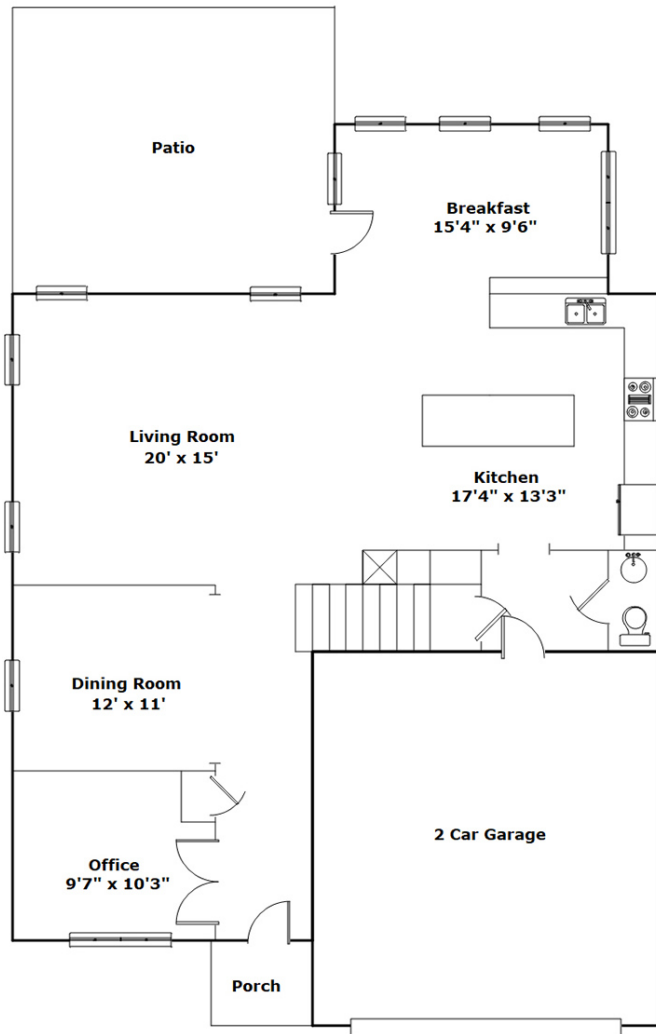

Information is deemed reliable but not guaranteed!

Virtual Tour:

<https://tours.look2homes.com/index/24008>

Angela Peterson

Cell Phone: 803-530-3195

angelapetersonsc@gmail.com

<http://www.angelapetersonsc.com/realestateagentoffice/lexington-sc-29072-angelapeterson-id28523733.html>