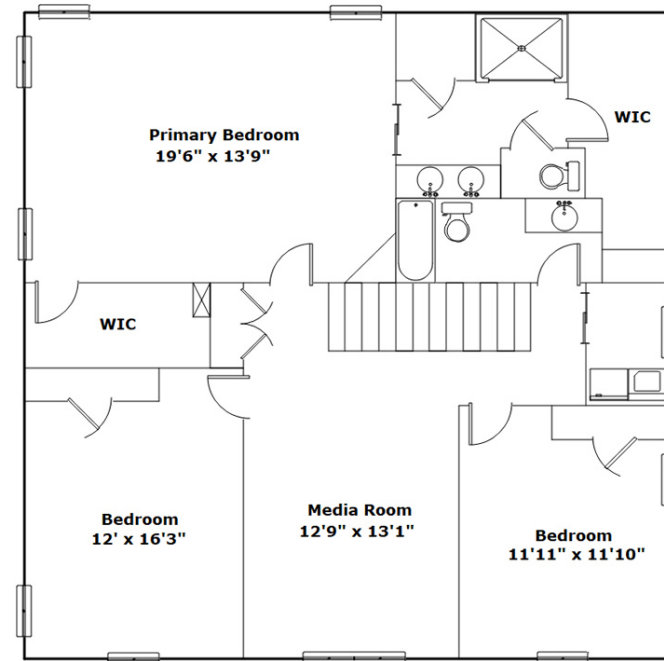

Information is deemed reliable but not guaranteed!

Virtual Tour:

<https://tours.look2homes.com/index/24008>

Angela Peterson

Cell Phone: 803-530-3195

angelapetersonsc@gmail.com

<http://www.angelapetersonsc.com/realestateagentoffice/lexington-sc-29072-angelapeterson-id28523733.html>