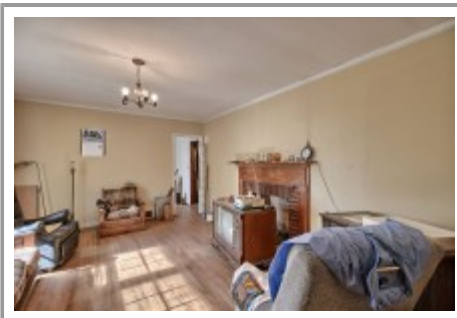

kw
KELLERWILLIAMS.

4702 Newberry Rd
Winnsboro,, SC 29180

Virtual Tour:
<https://tours.look2homes.com/index/23989>

Tim Burns
Cell Phone: 803-507-0193
timburns@kw.com

Information is deemed reliable but not guaranteed!