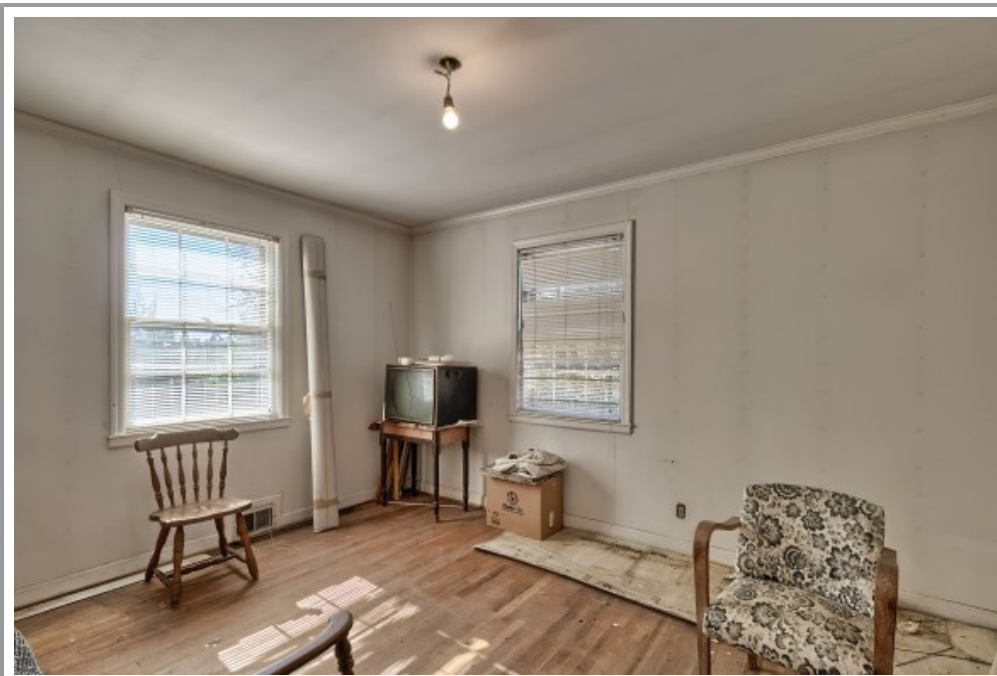

kw
KELLERWILLIAMS.

4702 Newberry Rd
Winnsboro,, SC 29180

Virtual Tour:
<https://tours.look2homes.com/index/23989>

Tim Burns
Cell Phone: 803-507-0193
timburns@kw.com

Information is deemed reliable but not guaranteed!