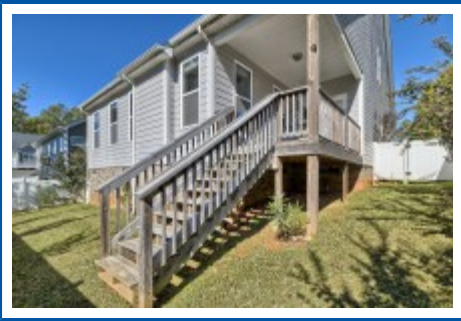

RE/MAX
PURPOSE DRIVEN

**245 Garden Gate Way
Lexington,, SC 29072**

Virtual Tour:
<https://tours.look2homes.com/index/23943>

Lawleh Mazloom Haag
Office Phone: 803-957-5566
Cell Phone: 803-608-2530
Lawleh.Haag@gmail.com