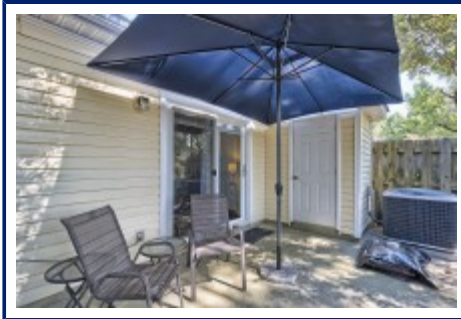

COLDWELL BANKER
REALTY

**321 Twin Eagles Dr
Columbia,, SC 29203**

Virtual Tour:
<https://tours.look2homes.com/index/23912>

Jimmy Murray
Office Phone: 803-799-8035
Cell Phone: 803-260-1818
jimmy.murray@cbcarolinas.com