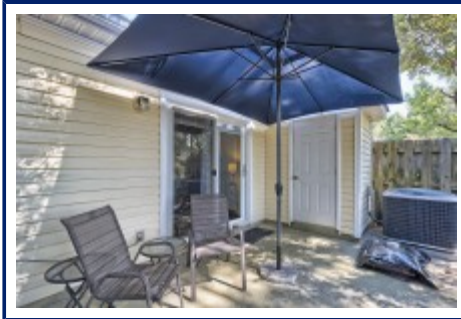

COLDWELL BANKER
REALTY

**321 Twin Eagles Dr
Columbia,, SC 29203**

Virtual Tour:
<https://tours.look2homes.com/index/23912>

Jimmy Murray

Office Phone: 803-799-8035

Cell Phone: 803-260-1818

jimmy.murray@cbcarolinas.com