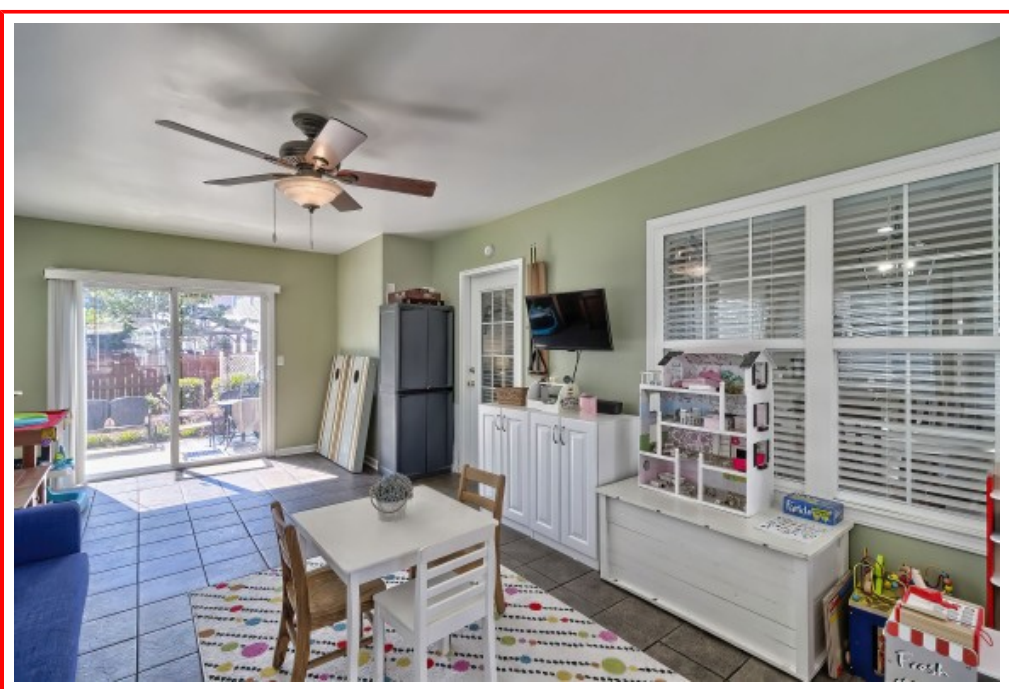

TODD
REALTY
PARTNERS

**107 Flagstone Way
Lexington,, SC 29072**

Virtual Tour:
<https://tours.look2homes.com/index/23850>

Leah Fitts
Cell Phone: 803-331-4739
leahfitts@yahoo.com

Information is deemed reliable but not guaranteed!