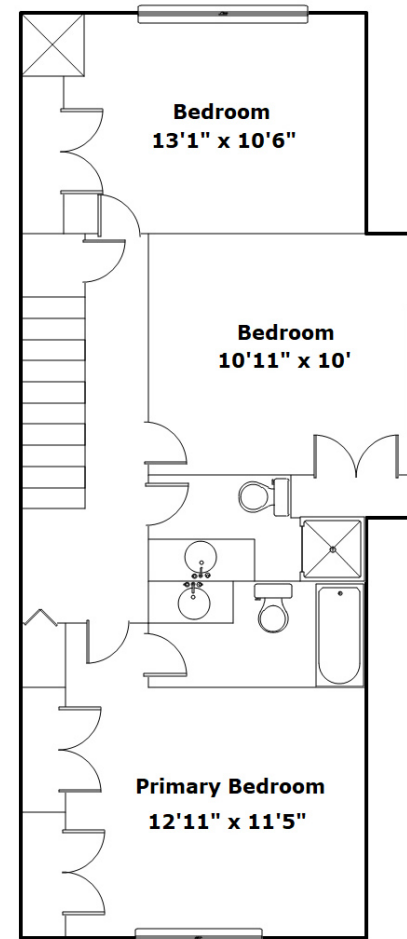

OVATION
AT 3500

3 x 2.5 TH
Columbia,, SC 29210

Virtual Tour:

<https://tours.look2homes.com/index/23771>

Ovation at 3500

Cell Phone: 803-759-8540

bcorley@smpmgt.com

Information is deemed reliable but not guaranteed!