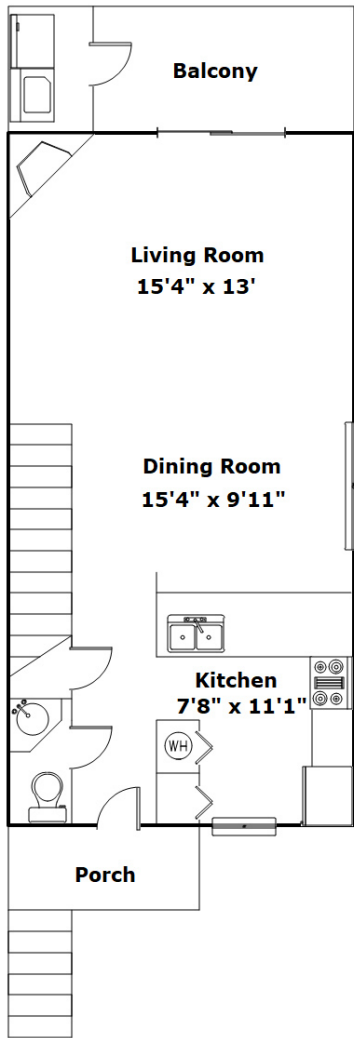

OVATION
AT 3500

3 x 2.5 TH
Columbia,, SC 29210

Virtual Tour:

<https://tours.look2homes.com/index/23771>

Ovation at 3500

Cell Phone: 803-759-8540

bcorley@smpmgt.com

Information is deemed reliable but not guaranteed!