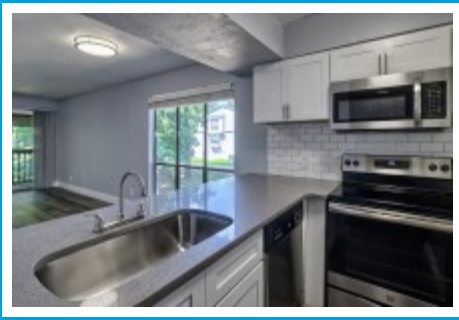

OVATION
AT 3500

3 x 2.5 TH
Columbia,, SC 29210

Virtual Tour:

<https://tours.look2homes.com/index/23771>

Ovation at 3500

Cell Phone: 803-759-8540

bcorley@smpmgt.com

Information is deemed reliable but not guaranteed!