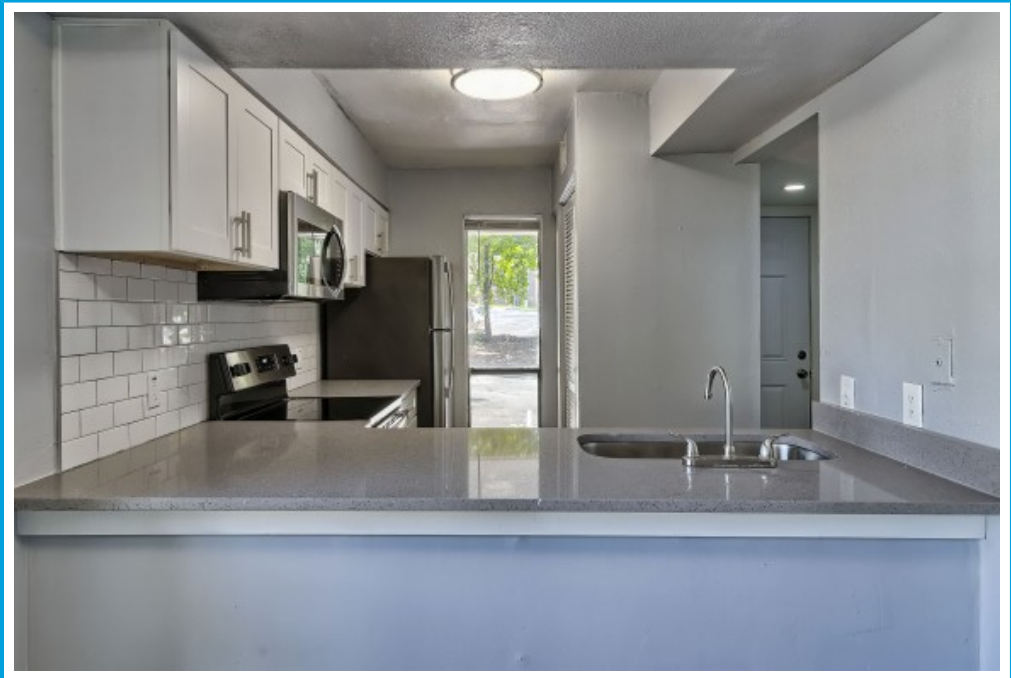

OVATION
AT 3500

3 x 2.5 TH
Columbia,, SC 29210

Virtual Tour:

<https://tours.look2homes.com/index/23771>

Ovation at 3500

Cell Phone: 803-759-8540

bcorley@smpmgt.com

Information is deemed reliable but not guaranteed!