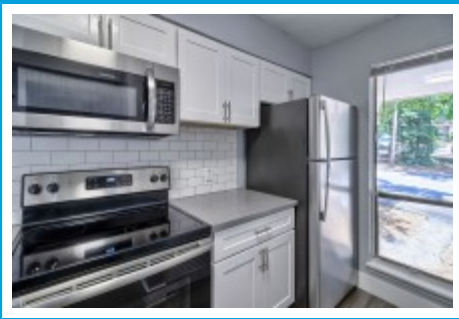

OVATION
AT 3500

3 x 2.5 TH
Columbia,, SC 29210

Virtual Tour:

<https://tours.look2homes.com/index/23771>

Ovation at 3500

Cell Phone: 803-759-8540

bcorley@smpmgt.com

Information is deemed reliable but not guaranteed!