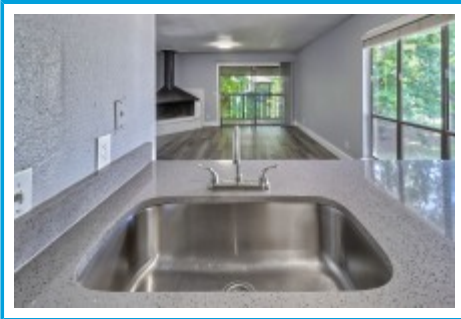

OVATION
AT 3500

3 x 2.5 TH
Columbia,, SC 29210

Virtual Tour:

<https://tours.look2homes.com/index/23771>

Ovation at 3500

Cell Phone: 803-759-8540

bcorley@smpmgt.com

Information is deemed reliable but not guaranteed!