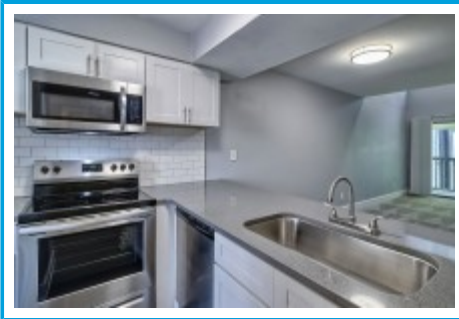

OVATION
AT 3500

1 x 1.5 TH
Columbia,, SC 29210

Virtual Tour:

<https://tours.look2homes.com/index/23770>

Ovation at 3500

Cell Phone: 803-759-8540

bcorley@smpmgt.com

Information is deemed reliable but not guaranteed!