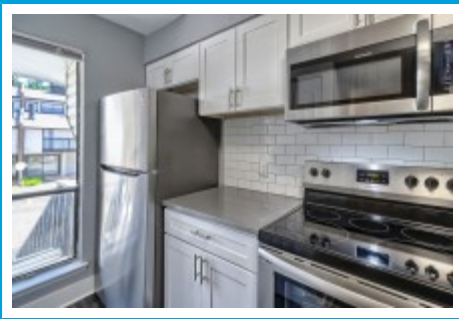

**OVATION**  
AT 3500

**1 x 1.5 TH**  
**Columbia,, SC 29210**

**Virtual Tour:**

<https://tours.look2homes.com/index/23770>

**Ovation at 3500**

Cell Phone: 803-759-8540

bcorley@smpmgt.com

Information is deemed reliable but not guaranteed!