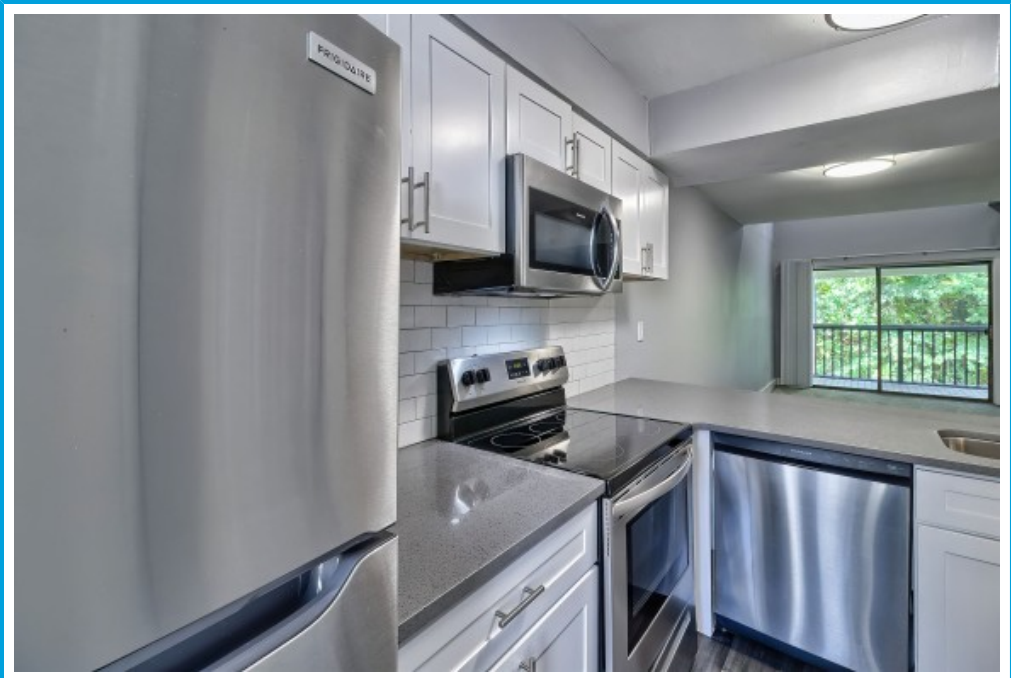

**OVATION**  
AT 3500

**1 x 1.5 TH**  
**Columbia,, SC 29210**

**Virtual Tour:**

<https://tours.look2homes.com/index/23770>

**Ovation at 3500**

Cell Phone: 803-759-8540

bcorley@smpmgt.com

Information is deemed reliable but not guaranteed!