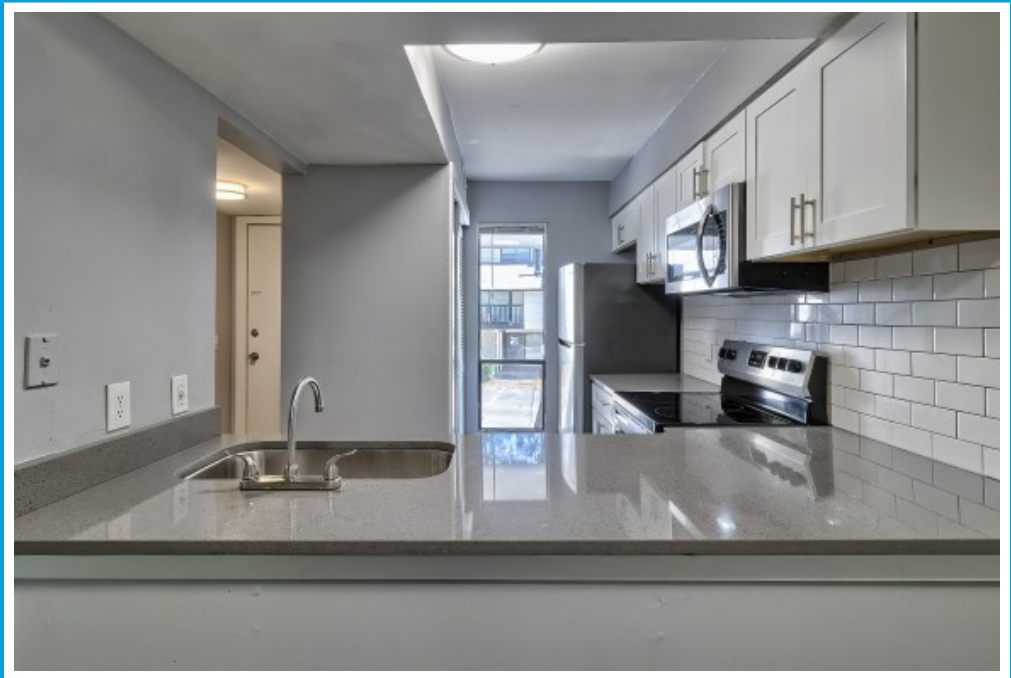

OVATION
AT 3500

1 x 1.5 TH
Columbia,, SC 29210

Virtual Tour:

<https://tours.look2homes.com/index/23770>

Ovation at 3500

Cell Phone: 803-759-8540

bcorley@smpmgt.com

Information is deemed reliable but not guaranteed!