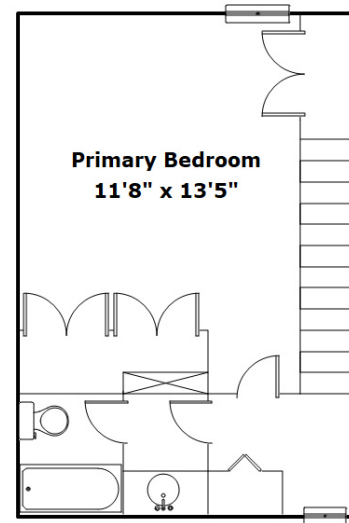

**OVATION**  
AT 3500

**1 x 1.5 TH**  
**Columbia,, SC 29210**

**Virtual Tour:**

<https://tours.look2homes.com/index/23770>

**Ovation at 3500**

Cell Phone: 803-759-8540

bcorley@smpmgt.com

Information is deemed reliable but not guaranteed!