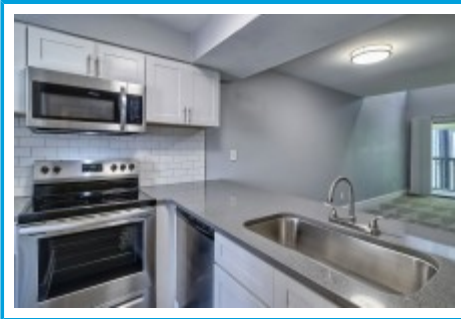

**OVATION**  
AT 3500

**1 x 1.5 TH**  
**Columbia,, SC 29210**

**Virtual Tour:**

<https://tours.look2homes.com/index/23770>

**Ovation at 3500**

Cell Phone: 803-759-8540

bcorley@smpmgt.com

Information is deemed reliable but not guaranteed!