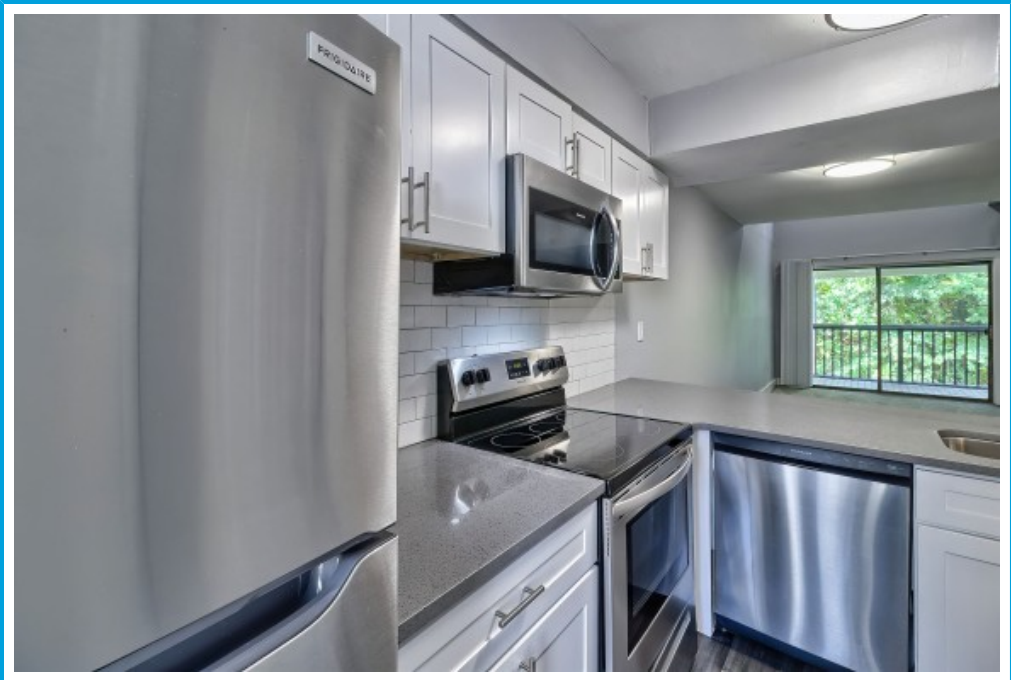

OVATION
AT 3500

1 x 1.5 TH
Columbia,, SC 29210

Virtual Tour:

<https://tours.look2homes.com/index/23770>

Ovation at 3500

Cell Phone: 803-759-8540

bcorley@smpmgt.com

Information is deemed reliable but not guaranteed!