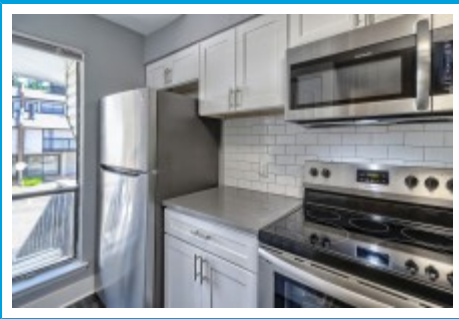

OVATION
AT 3500

1 x 1.5 TH
Columbia,, SC 29210

Virtual Tour:

<https://tours.look2homes.com/index/23770>

Ovation at 3500

Cell Phone: 803-759-8540

bcorley@smpmgt.com

Information is deemed reliable but not guaranteed!