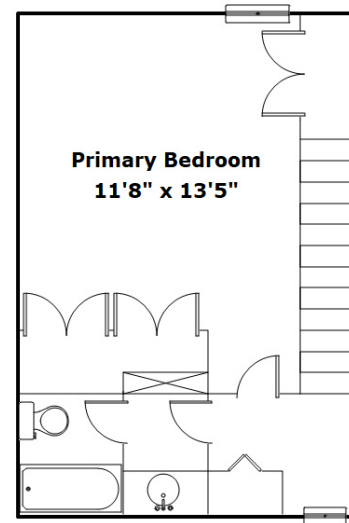

OVATION
AT 3500

1 x 1.5 TH
Columbia,, SC 29210

Virtual Tour:

<https://tours.look2homes.com/index/23770>

Ovation at 3500

Cell Phone: 803-759-8540

bcorley@smpmgt.com

Information is deemed reliable but not guaranteed!