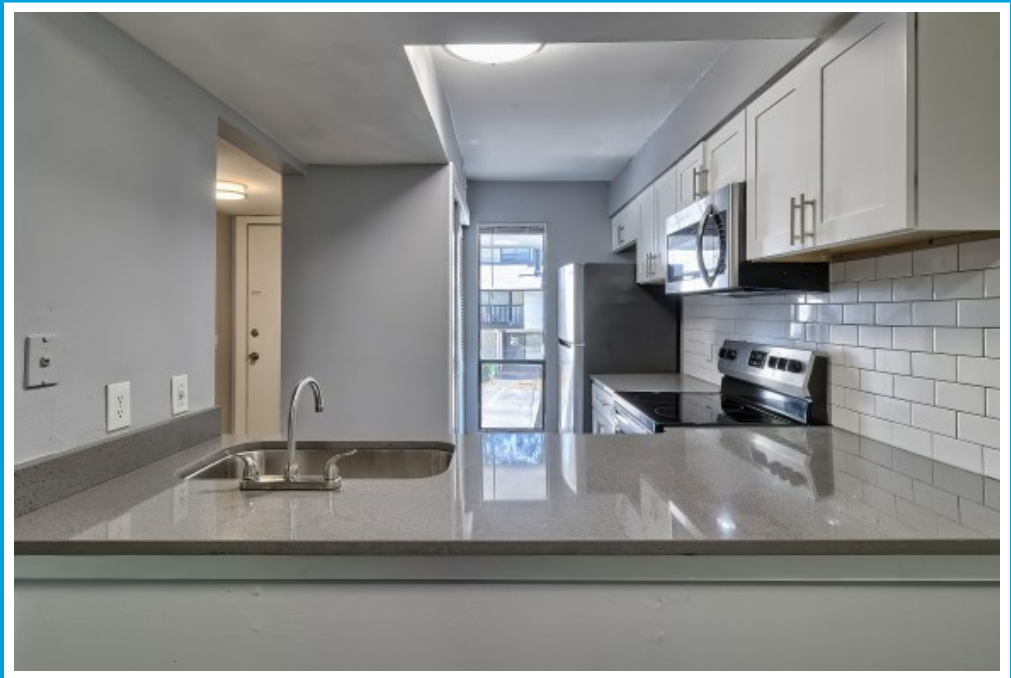

**OVATION**  
AT 3500

**1 x 1.5 TH**  
**Columbia,, SC 29210**

**Virtual Tour:**

<https://tours.look2homes.com/index/23770>

**Ovation at 3500**

Cell Phone: 803-759-8540

bcorley@smpmgt.com

Information is deemed reliable but not guaranteed!