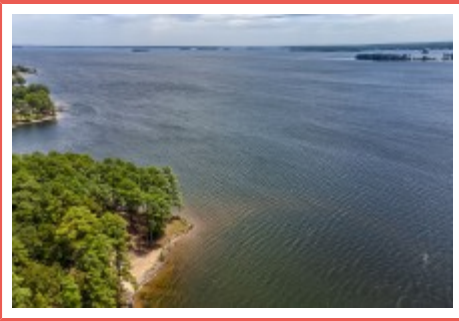

**1148 Shull Island Rd
Gilbert,, SC 29054**

Virtual Tour:

<https://tours.look2homes.com/index/23760>

Craig Winesett

Office Phone: 803-798-1250

Cell Phone: 803-238-0029

craig@homeadvantagerealty.com

<http://www.craigwinesett.com>