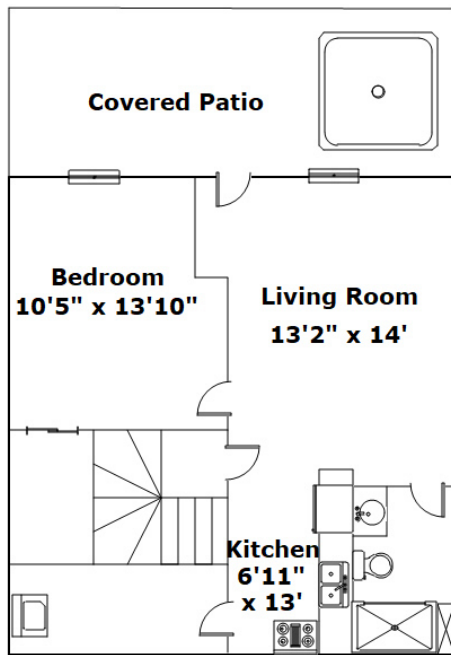

Information is deemed reliable but not guaranteed!

Virtual Tour:

<https://tours.look2homes.com/index/23727>

Danielle Burke

Office Phone: 803-356-0424

Cell Phone: 631-445-9181

DanielleBurkeRealtor@gmail.com