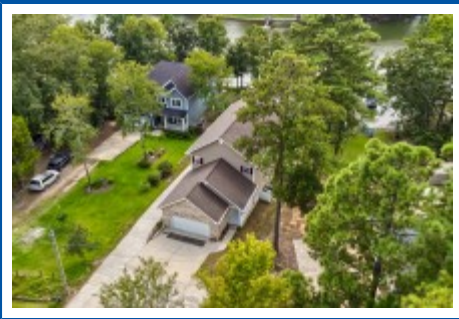

**RE/MAX**  
PURPOSE DRIVEN

**446 Creek End Cir  
Gilbert,, SC 29054**

**Virtual Tour:**  
<https://tours.look2homes.com/index/23727>

**Danielle Burke**  
Office Phone: 803-356-0424  
Cell Phone: 631-445-9181  
DanielleBurkeRealtor@gmail.com