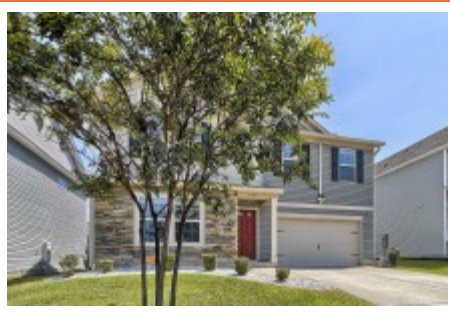

**NextHome**  
SPECIALISTS

**1059 Allendale Rd  
Blythewood,, SC 29016**

Virtual Tour:

<https://tours.look2homes.com/index/23721>

**Jim Leitherer**

Office Phone: 803-298-8481

Cell Phone: 803-298-0054

[jimleitherer@gmail.com](mailto:jimleitherer@gmail.com)