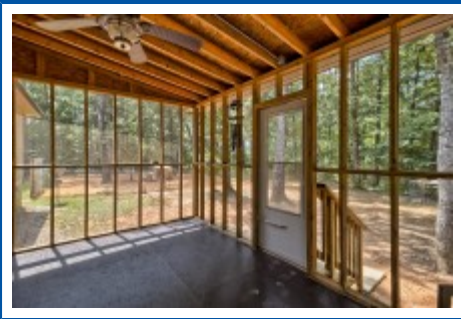

RE/MAX
PURPOSE DRIVEN

**236 Equine Dr
Saluda,, SC 29138**

Virtual Tour:

<https://tours.look2homes.com/index/23691>

Danielle Burke

Office Phone: 803-356-0424

Cell Phone: 631-445-9181

DanielleBurkeRealtor@gmail.com