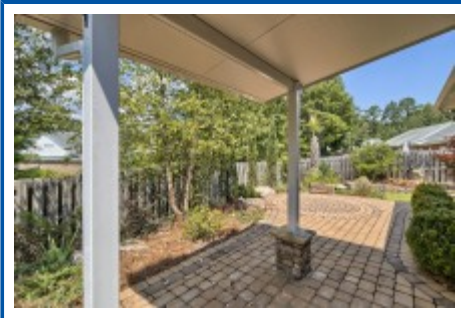

RE/MAX
PURPOSE DRIVEN

**116 Travertine Crossing
Lexington,, SC 29072**

Virtual Tour:

<https://tours.look2homes.com/index/23641>

Becki Ashby

Cell Phone: 803-240-1167

beckiashby@gmail.com

<http://www.beckiashby.com/>