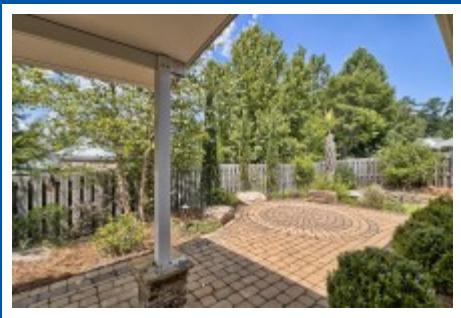

RE/MAX
PURPOSE DRIVEN

**116 Travertine Crossing
Lexington,, SC 29072**

Virtual Tour:

<https://tours.look2homes.com/index/23641>

Becki Ashby

Cell Phone: 803-240-1167

beckiashby@gmail.com

<http://www.beckiashby.com/>