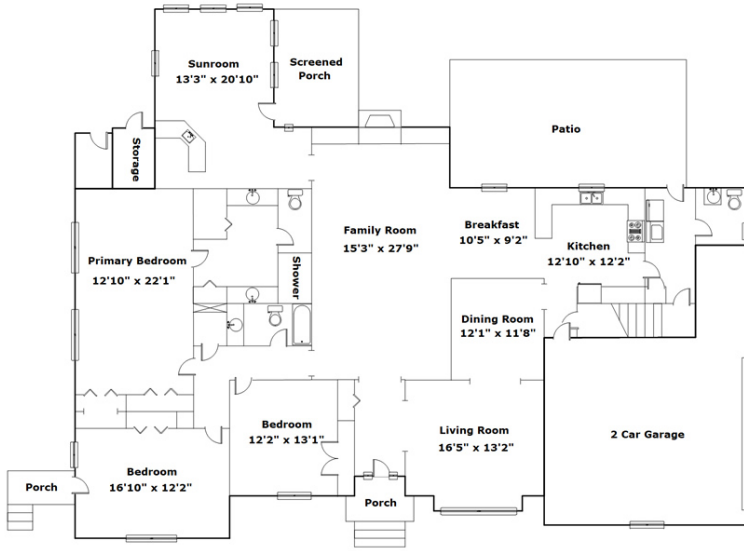

Information is deemed reliable but not guaranteed!

Virtual Tour:

<https://tours.look2homes.com/index/23631>

Margaret-Ann Ashburn

Cell Phone: 803-261-3646

maggie@margaret-ann.com

<http://https://www.ashburngroup.com/>