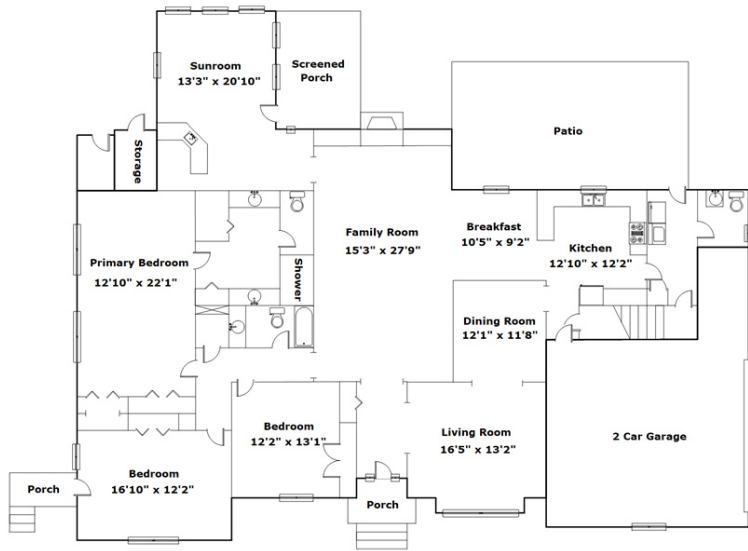

Information is deemed reliable but not guaranteed!

Virtual Tour:

<https://tours.look2homes.com/index/23631>

Margaret-Ann Ashburn

Cell Phone: 803-261-3646

maggie@margaret-ann.com

<http://https://www.ashburngroup.com/>