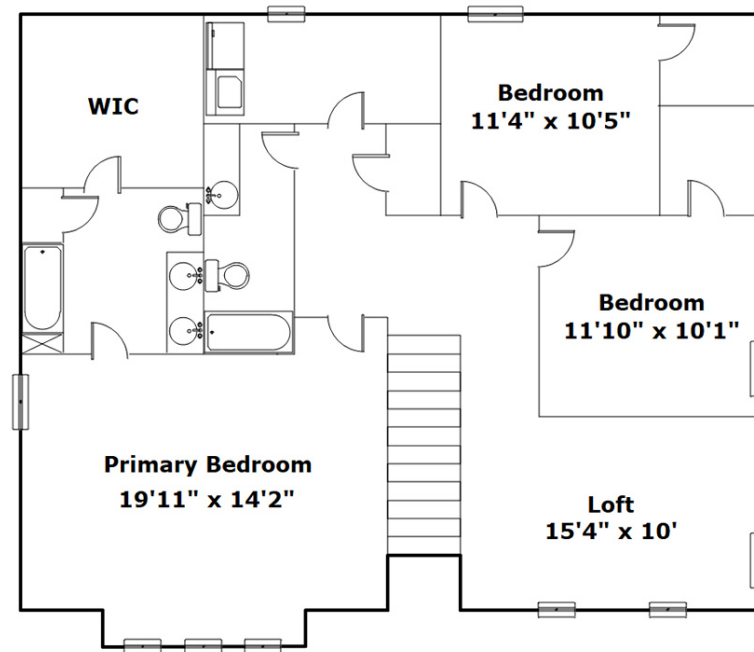

232 Creek Branch Dr
Lexington,, SC 29072

Virtual Tour:
<https://tours.look2homes.com/index/23582>

Page Latham
Cell Phone: 803-960-4111
pagelatham@aol.com
<http://www.pagelatham.com>

Information is deemed reliable but not guaranteed!