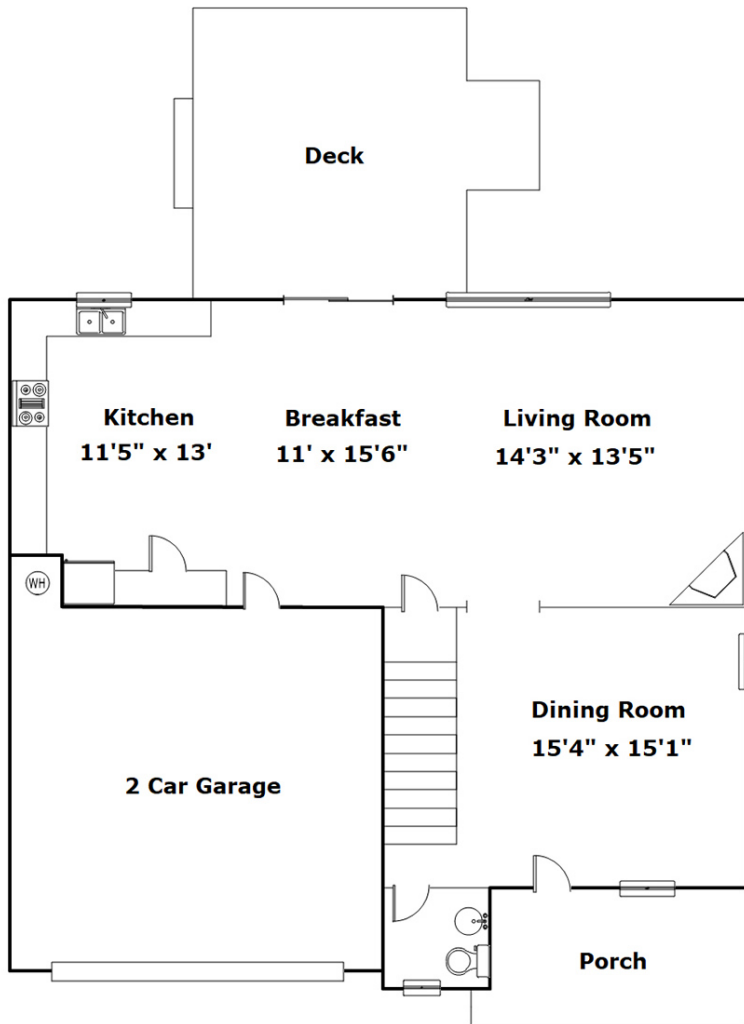

232 Creek Branch Dr
Lexington,, SC 29072

Virtual Tour:
<https://tours.look2homes.com/index/23582>

Page Latham
Cell Phone: 803-960-4111
pagelatham@aol.com
<http://www.pagelatham.com>

Information is deemed reliable but not guaranteed!