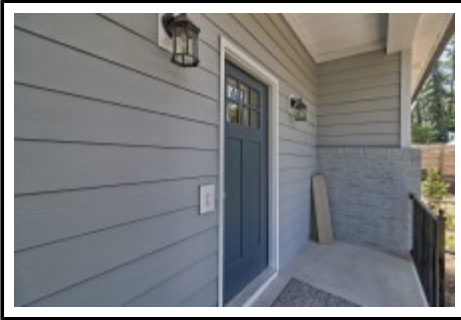

SIMPLY SOUTHERN
— REALTY —

**5422 Lakeshore Dr
Columbia,, SC 29206**

Virtual Tour:

<https://tours.look2homes.com/index/23550>

Kim Lawson

KimLawsonRealtor@gmail.com

Information is deemed reliable but not guaranteed!