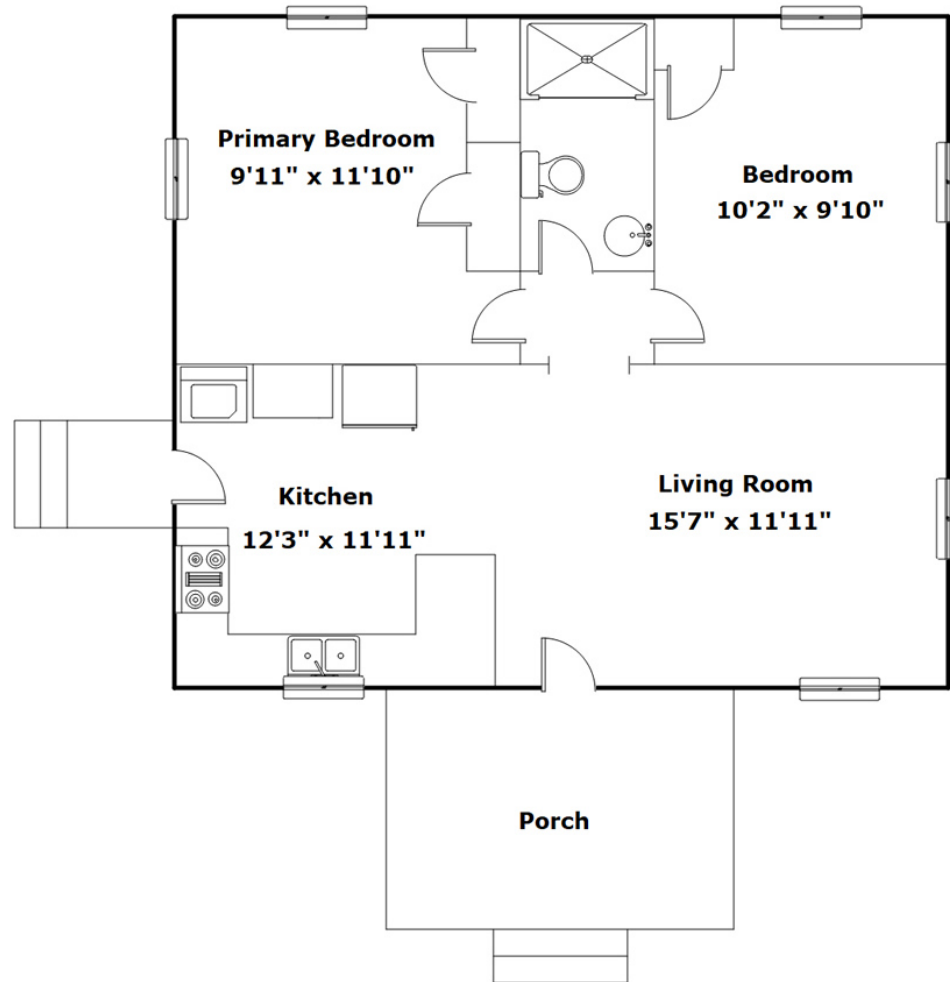

Information is deemed reliable but not guaranteed!

Virtual Tour:
<https://tours.look2homes.com/index/23538>