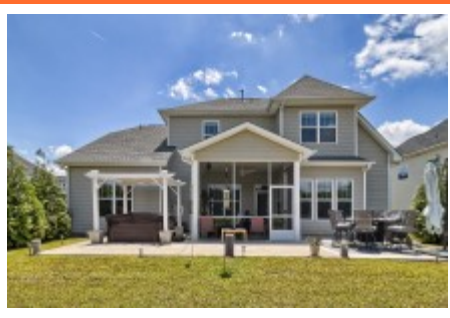

**NextHome**  
SPECIALISTS

**2027 Ludlow Pl  
Chapin,, SC 29036**

Virtual Tour:

<https://tours.look2homes.com/index/23537>

**Terri Scheper**

Office Phone: 803-600-4485

Cell Phone: 803-600-4485

terrinxthome@gmail.com