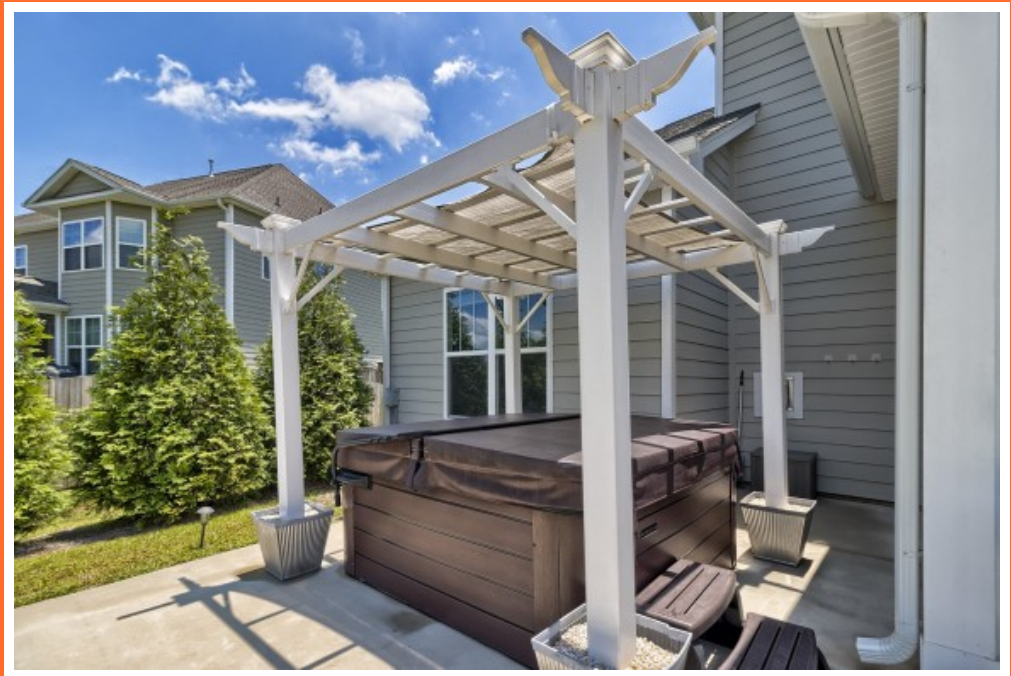

NextHome
SPECIALISTS

**2027 Ludlow Pl
Chapin,, SC 29036**

Virtual Tour:

<https://tours.look2homes.com/index/23537>

Terri Scheper

Office Phone: 803-600-4485

Cell Phone: 803-600-4485

terrinxthome@gmail.com