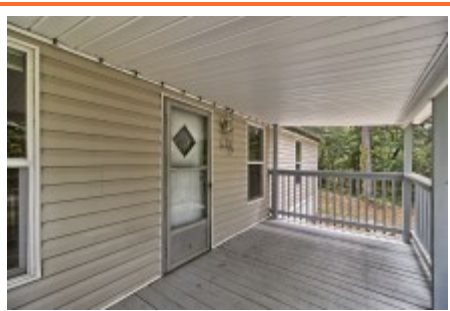

NextHome
SPECIALISTS

**585 Sharpe Cir
Lexington,, SC 29073**

Virtual Tour:
<https://tours.look2homes.com/index/23527>

Debbie McIver

Cell Phone: 803-600-8852

debbie@nexthomespecialists.com

<http://homebuyingwithdebbie.com/>