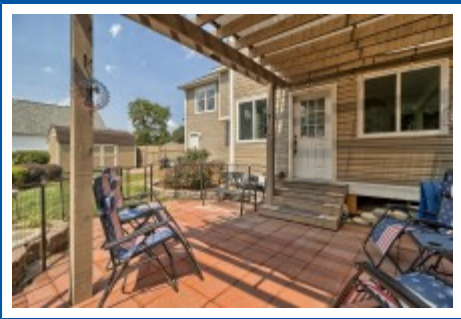

RE/MAX
Southern Collection

**156 Jamestowne Ct
Lexington,, SC 29072**

Virtual Tour:

<https://tours.look2homes.com/index/23523>

Terence Smith

Cell Phone: 803-429-7916

rterencesmith@gmail.com

Information is deemed reliable but not guaranteed!