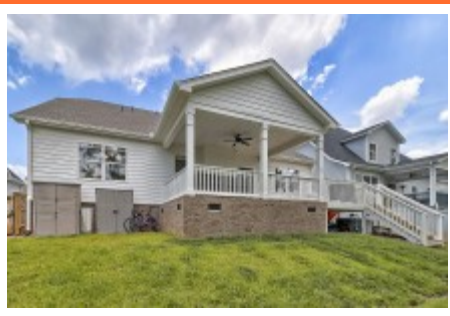

NextHome
SPECIALISTS

**551 Treehouse Ln
Lexington,, SC 29072**

Virtual Tour:

<https://tours.look2homes.com/index/23503>

Jennifer White

Cell Phone: 803-673-1048

jennifer@nexthomespecialists.com

Information is deemed reliable but not guaranteed!