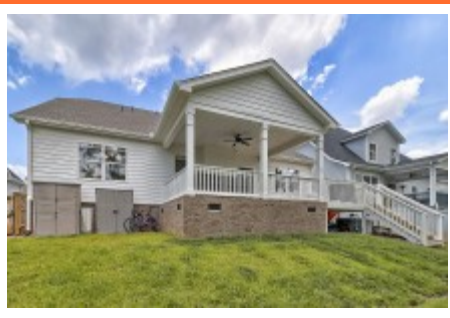

NextHome
SPECIALISTS

**551 Treehouse Ln
Lexington,, SC 29072**

Virtual Tour:

<https://tours.look2homes.com/index/23503>

Jennifer White

Cell Phone: 803-673-1048

jennifer@nexthomespecialists.com

Information is deemed reliable but not guaranteed!