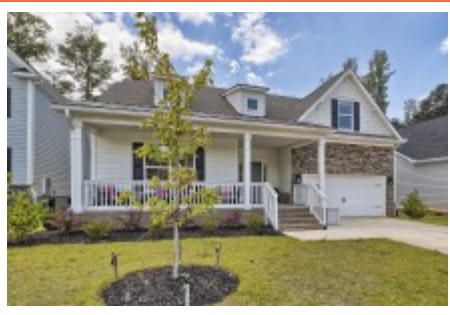

NextHome
SPECIALISTS

**551 Treehouse Ln
Lexington,, SC 29072**

Virtual Tour:

<https://tours.look2homes.com/index/23503>

Jennifer White

Cell Phone: 803-673-1048

jennifer@nexthomespecialists.com

Information is deemed reliable but not guaranteed!