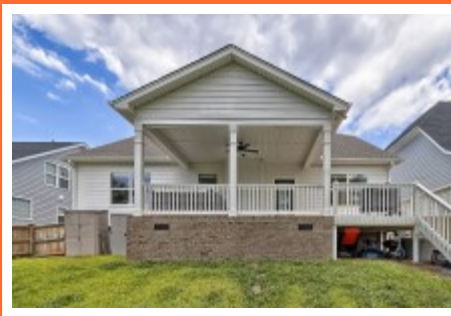

NextHome
SPECIALISTS

**551 Treehouse Ln
Lexington,, SC 29072**

Virtual Tour:

<https://tours.look2homes.com/index/23503>

Jennifer White

Cell Phone: 803-673-1048

jennifer@nexthomespecialists.com

Information is deemed reliable but not guaranteed!