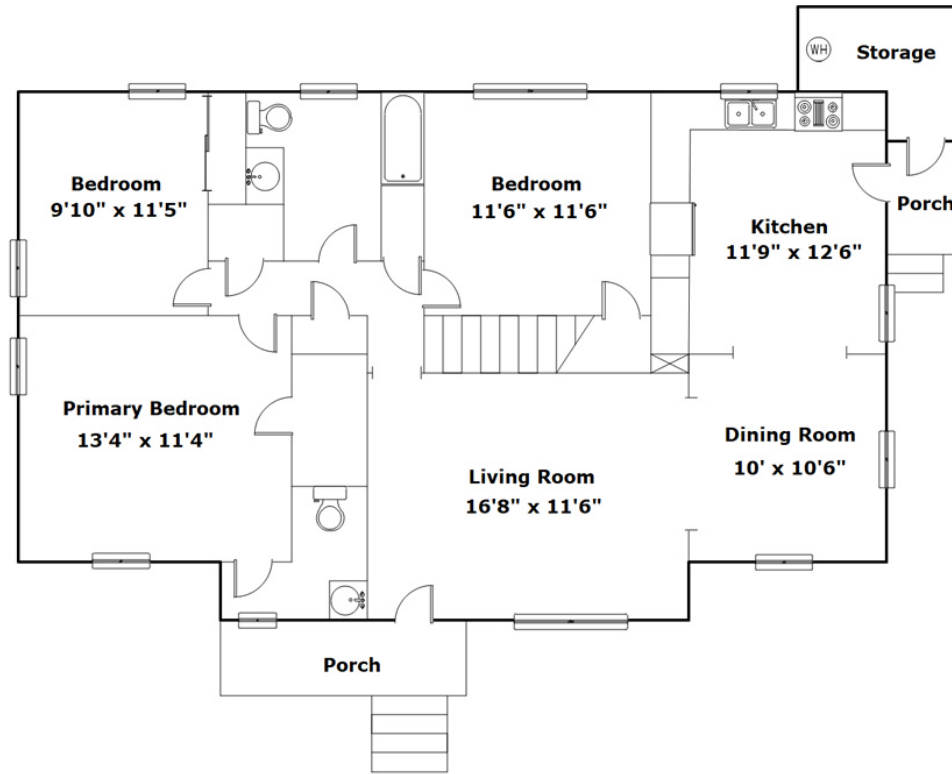

Information is deemed reliable but not guaranteed!

Virtual Tour:

<https://tours.look2homes.com/index/23454>

Jim Leitherer

Cell Phone: 803-298-0054

jimleitherer@gmail.com

<http://LeithererRealEstate.com>