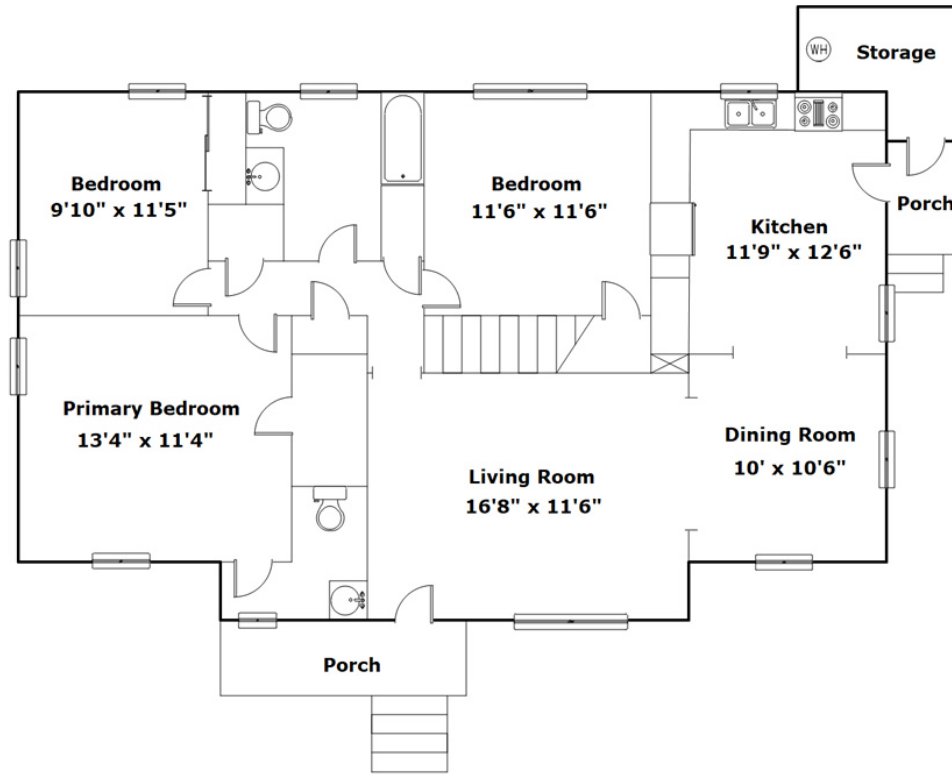

Information is deemed reliable but not guaranteed!

Virtual Tour:

<https://tours.look2homes.com/index/23454>

Jim Leitherer

Office Phone: 803-298-8481

Cell Phone: 803-298-0054

jimleitherer@gmail.com

<http://LeithererRealEstate.com>