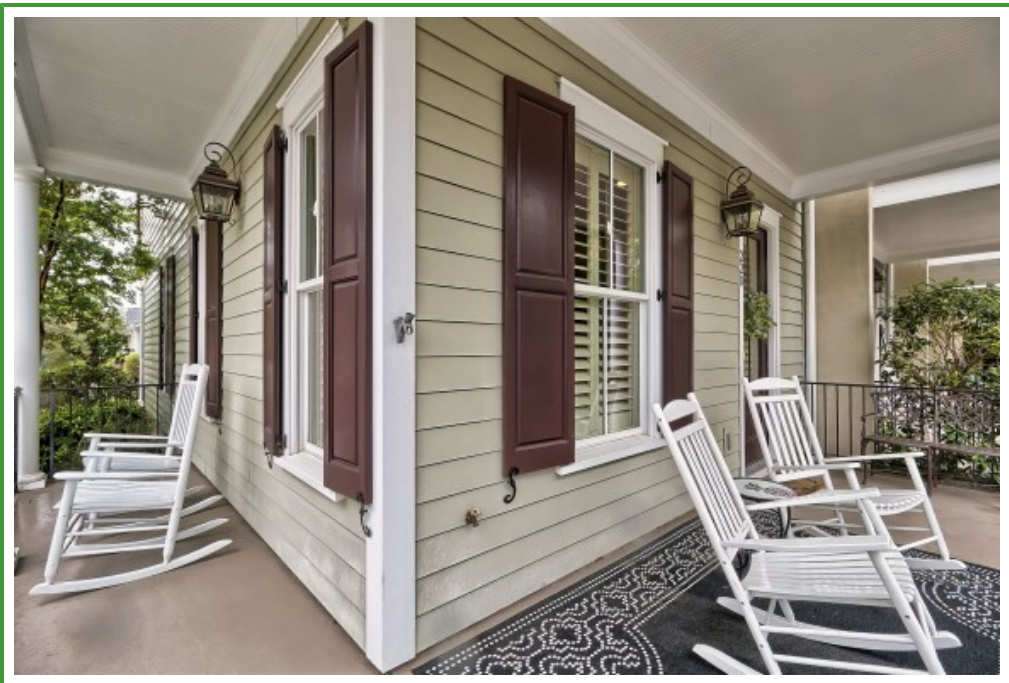

**Better
Homes**
and Gardens
REAL ESTATE

MEDLEY

**228 Waterstone Dr
Lexington,, SC 29072**

Virtual Tour:
<https://tours.look2homes.com/index/23437>

Sarah Bennett
Cell Phone: 803-807-0505
sarah@sarahtherealtor.com