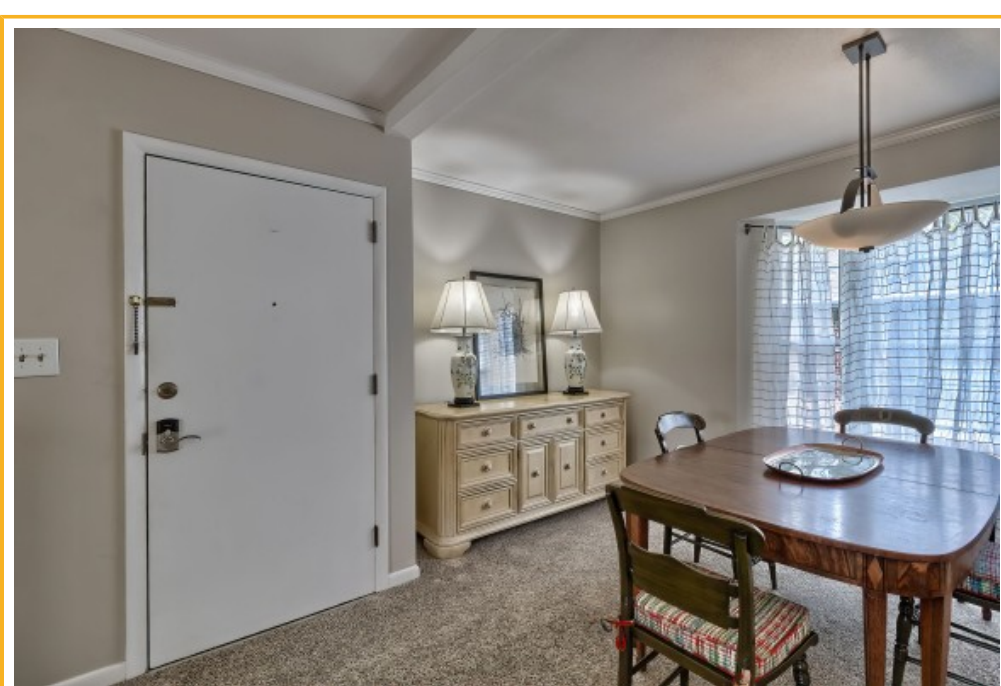

**Wolfe &  
Taylor**  
REALTORS SINCE 1945

**5225 Clemson Ave  
Columbia,, SC 29206**

Virtual Tour:  
<https://tours.look2homes.com/index/23426>

**Elizabeth Wolfe**  
Office Phone: 803-771-4567  
Cell Phone: 803-470-4325  
elizabeth@wolfeandtaylor.com