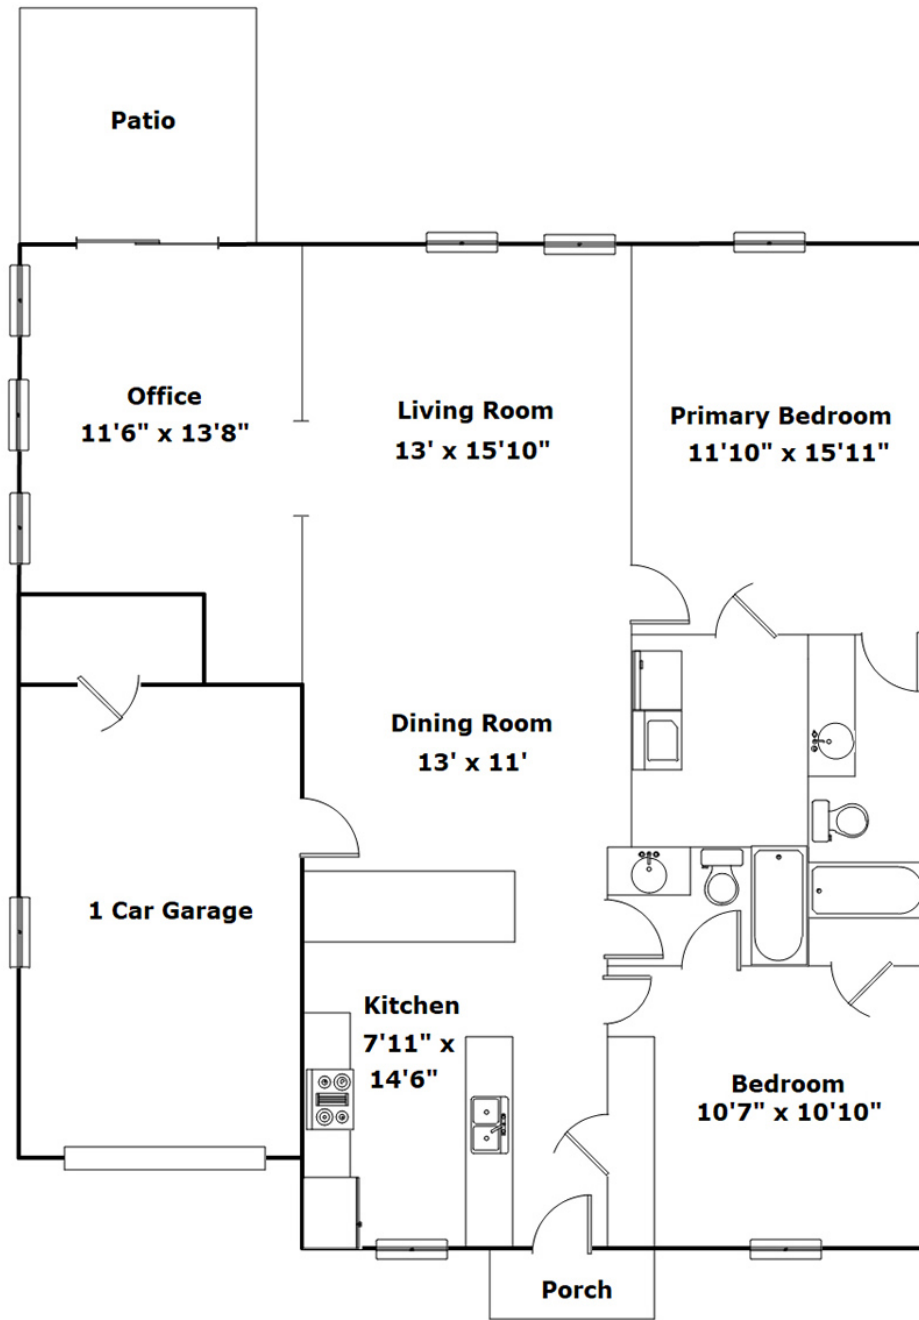

422 Elders Pond Cir
Columbia,, SC 29229

Virtual Tour:
<https://tours.look2homes.com/index/23424>

Morris Lyles
Cell Phone: 803-261-9886
morris.lyles@era.com
<http://www.morrislyles.com/>

Information is deemed reliable but not guaranteed!