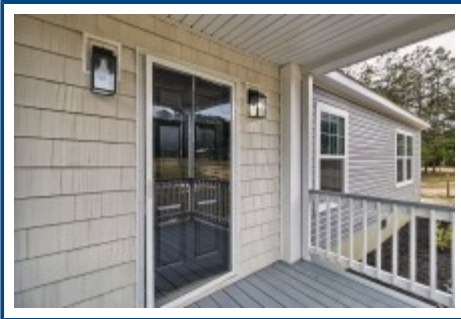

Equity
EQUITY REAL ESTATE™

**20 J B Fulmer Ct
Newberry,, SC 29108**

Virtual Tour:

<https://tours.look2homes.com/index/23415>

Collin George

Cell Phone: 803-403-6002

ppmcolumbia@gmail.com

Information is deemed reliable but not guaranteed!