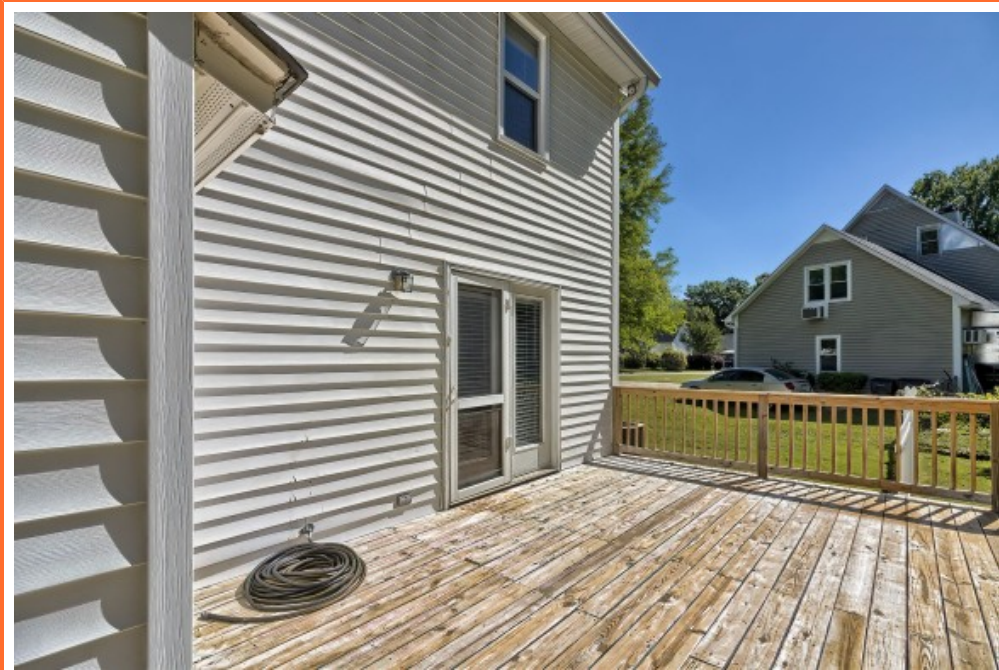

NextHome
SPECIALISTS

**353 Saddlebrooke Rd
Lexington,, SC 29072**

Virtual Tour:
<https://tours.look2homes.com/index/23375>

Bonni Jeffers
Cell Phone: 803-369-0406
bonni@nexthomespecialists.com

Information is deemed reliable but not guaranteed!