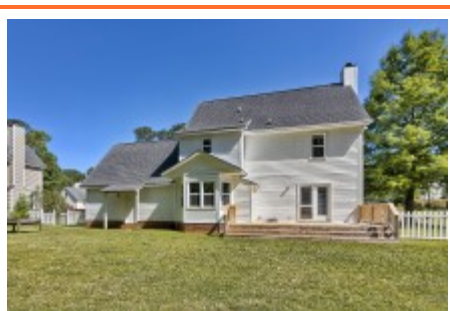

NextHome
SPECIALISTS

**353 Saddlebrooke Rd
Lexington,, SC 29072**

Virtual Tour:
<https://tours.look2homes.com/index/23375>

Bonni Jeffers
Cell Phone: 803-369-0406
bonni@nexthomespecialists.com

Information is deemed reliable but not guaranteed!