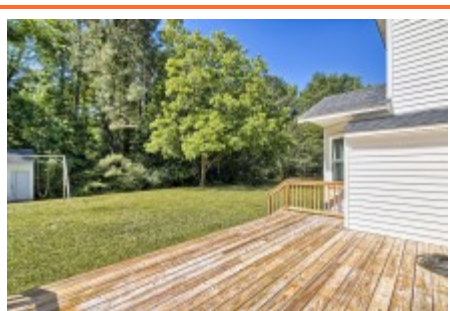

NextHome
SPECIALISTS

**353 Saddlebrooke Rd
Lexington,, SC 29072**

Virtual Tour:
<https://tours.look2homes.com/index/23375>

Bonni Jeffers
Cell Phone: 803-369-0406
bonni@nexthomespecialists.com

Information is deemed reliable but not guaranteed!