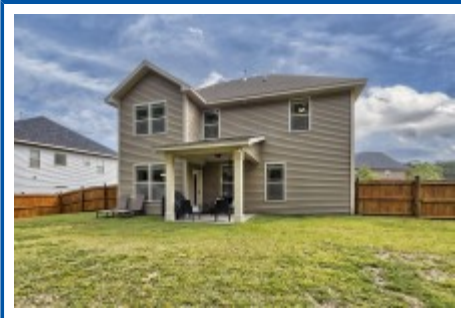

RE/MAX
HOME TEAM

**317 Kingsbury Ln
Blythewood,, SC 29016**

Virtual Tour:

<https://tours.look2homes.com/index/23335>

Priscilla Pfeiffer

Office Phone: 803-315-2899

Cell Phone: 803-513-3683

ppfeiffer@remax.net