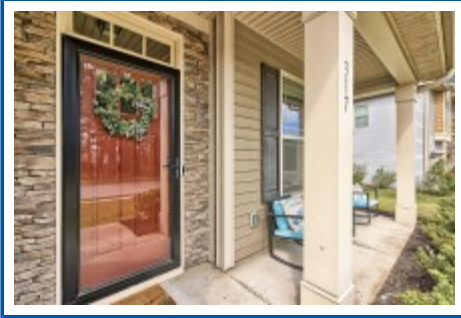

RE/MAX
HOME TEAM

**317 Kingsbury Ln
Blythewood,, SC 29016**

Virtual Tour:

<https://tours.look2homes.com/index/23335>

Priscilla Pfeiffer

Office Phone: 803-315-2899

Cell Phone: 803-513-3683

ppfeiffer@remax.net