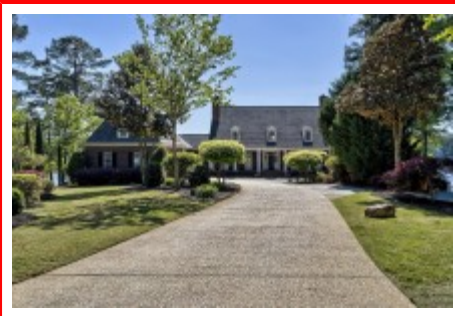

TODD
REALTY
PARTNERS

**116 Twelve Oaks Ln
Lexington,, SC 29072**

Virtual Tour:
<https://tours.look2homes.com/index/23298>

Leah Fitts
Cell Phone: 803-331-4739
leahfitts@yahoo.com

Information is deemed reliable but not guaranteed!