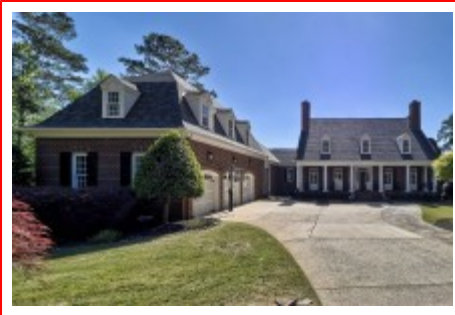

TODD
REALTY
PARTNERS

**116 Twelve Oaks Ln
Lexington,, SC 29072**

Virtual Tour:
<https://tours.look2homes.com/index/23298>

Leah Fitts
Cell Phone: 803-331-4739
leahfitts@yahoo.com

Information is deemed reliable but not guaranteed!