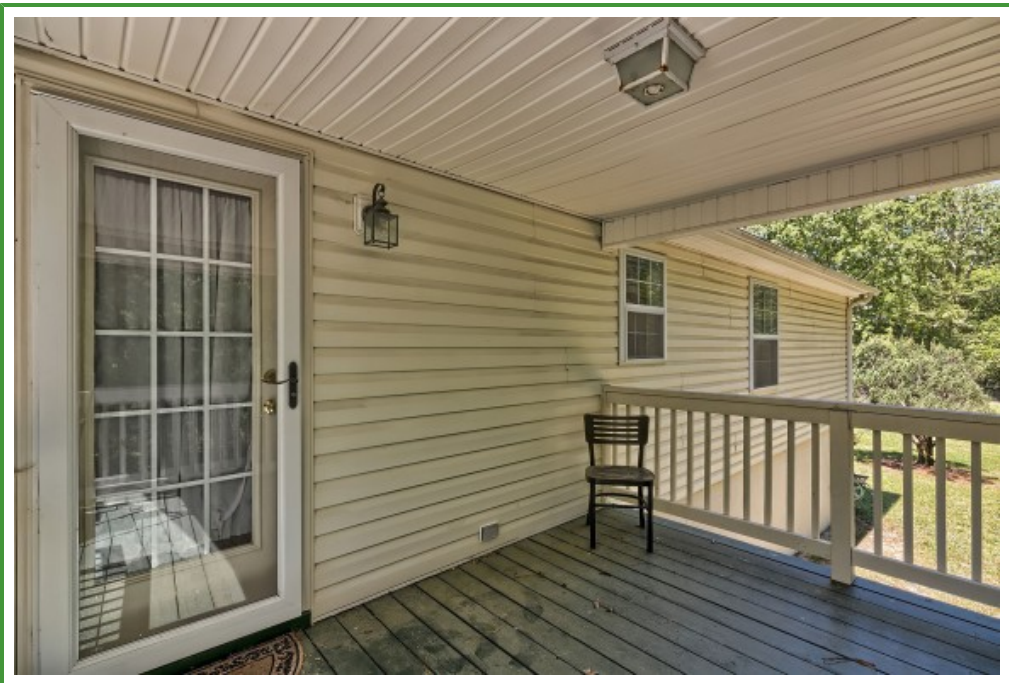

**Better  
Homes**  
and Gardens.  
REAL ESTATE  
MEDLEY

**6800 Satchelford Rd  
Columbia,, SC 29206**

**Virtual Tour:**  
<https://tours.look2homes.com/index/23295>

**Kyla Bailey**  
Cell Phone: 843-908-1164  
kylaeloyd@gmail.com  
<http://www.kylabaileyhomes.com/>