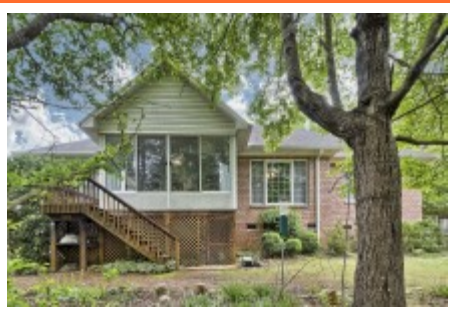

NextHome
SPECIALISTS

**382 Spruce Glen Rd
Lexington,, SC 29072**

Virtual Tour:

<https://tours.look2homes.com/index/23280>

Terri Scheper

Office Phone: 803-600-4485

Cell Phone: 803-600-4485

terrinxthome@gmail.com