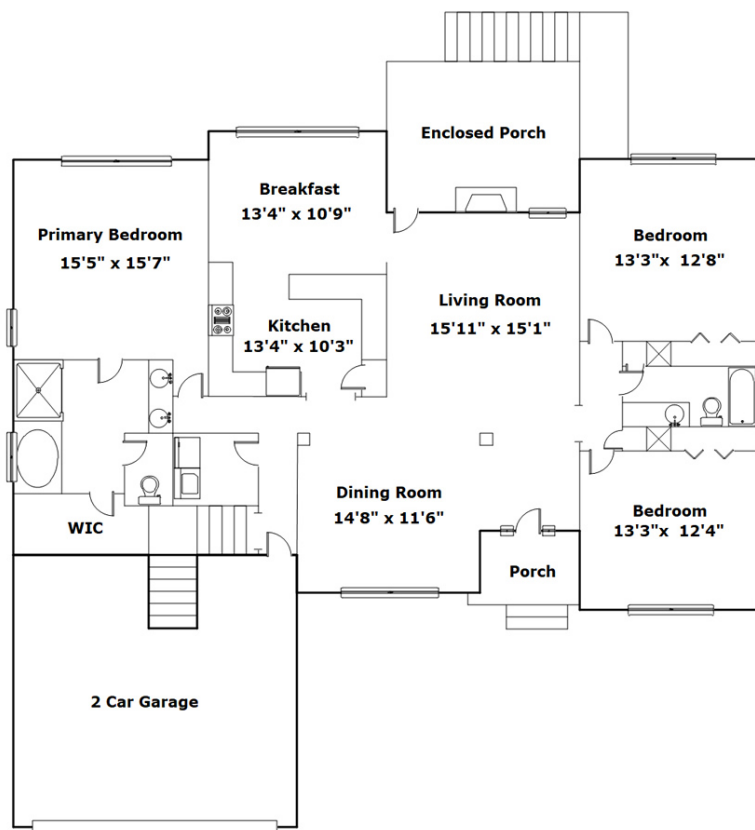

Information is deemed reliable but not guaranteed!

Virtual Tour:

<https://tours.look2homes.com/index/23280>

Terri Scheper

Office Phone: 803-600-4485

Cell Phone: 803-600-4485

terrinxthome@gmail.com

<http://www.29036info.com>