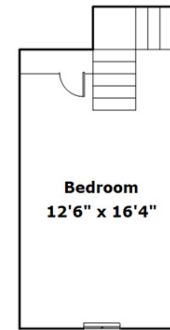

Information is deemed reliable but not guaranteed!