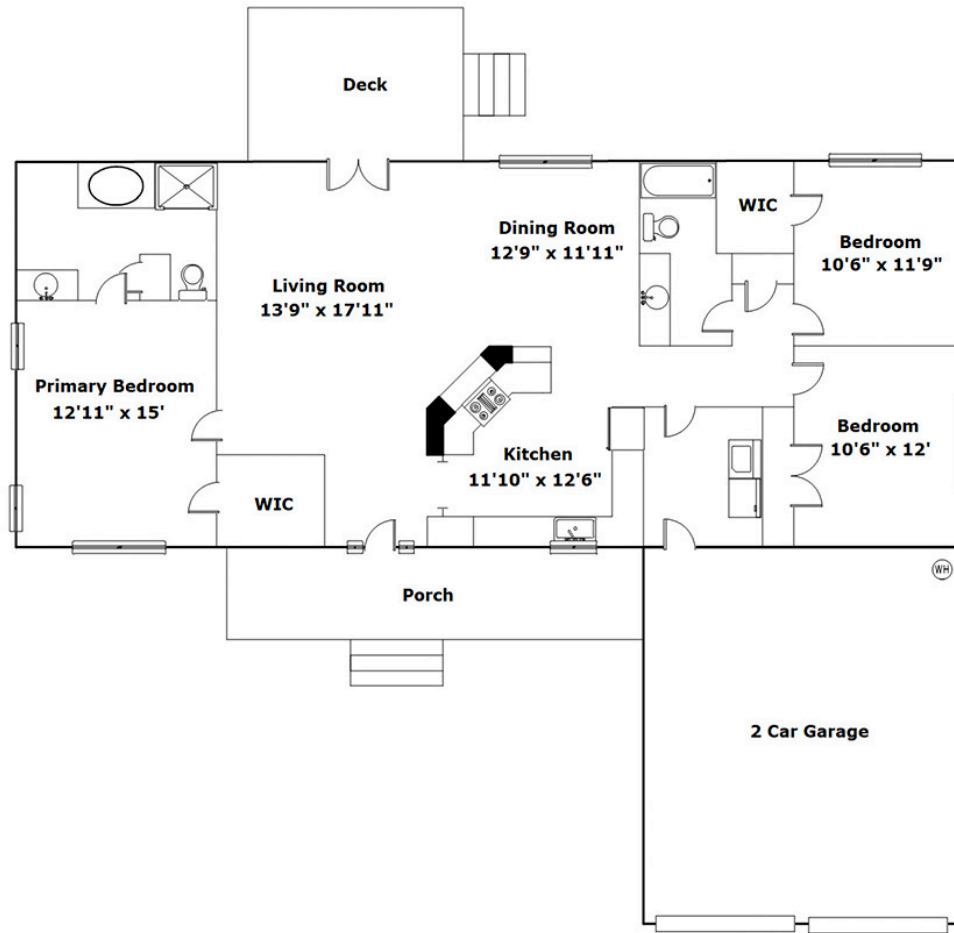

Information is deemed reliable but not guaranteed!

Information is deemed reliable but not guaranteed!

Virtual Tour:

<https://tours.look2homes.com/index/23229>

Sheila Hinson

Office Phone: 803-475-7653

Cell Phone: 803-243-0195