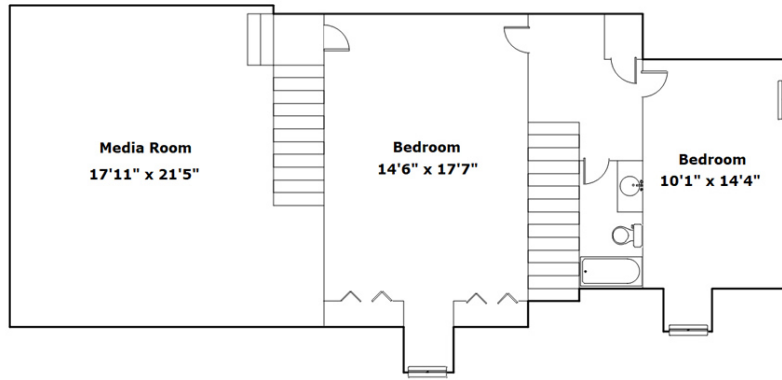

Information is deemed reliable but not guaranteed!

Virtual Tour:

<https://tours.look2homes.com/index/23209>

Margaret-Ann Ashburn

Cell Phone: 803-261-3646

maggie@margaret-ann.com

<http://https://www.ashburngroup.com/>