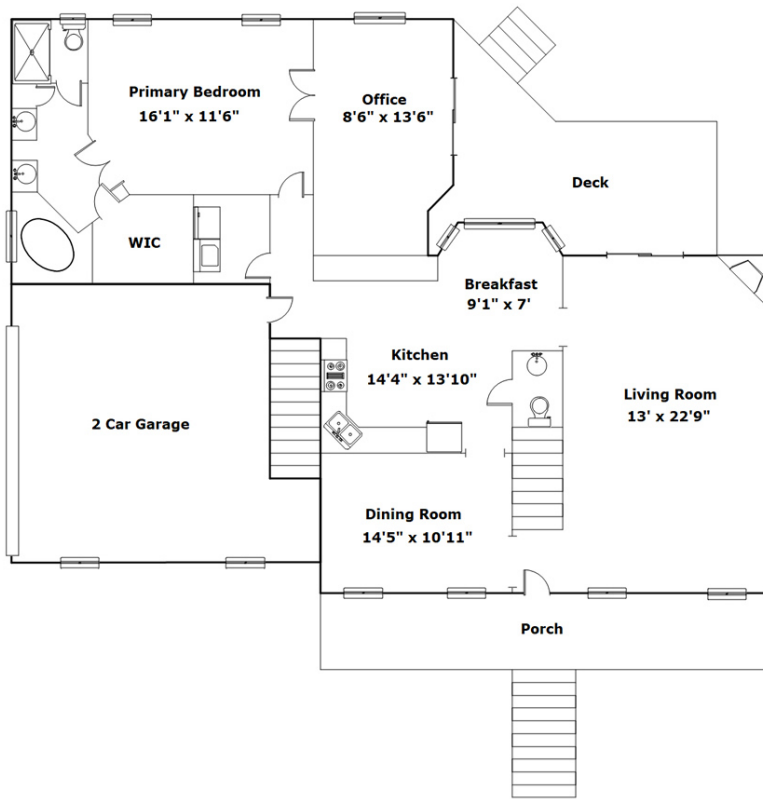

Information is deemed reliable but not guaranteed!

Virtual Tour:

<https://tours.look2homes.com/index/23209>

Margaret-Ann Ashburn

Cell Phone: 803-261-3646

maggie@margaret-ann.com

<http://https://www.ashburngroup.com/>